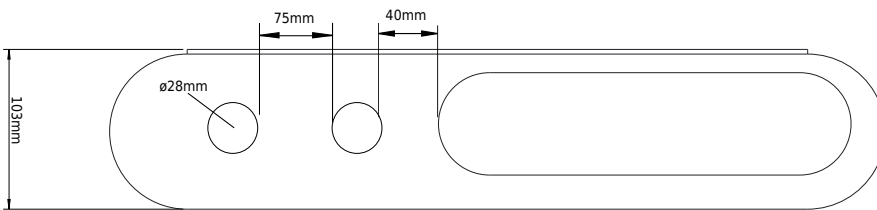

## CB 100 - Soap and towel holder

SKU: 40040188

**Colour:** Matte white  
**Size:** 2.3cm / 28cm / 13.3cm  
**Weight:** 0.4kg net

**CB 100 - Soap and towel holder details:**