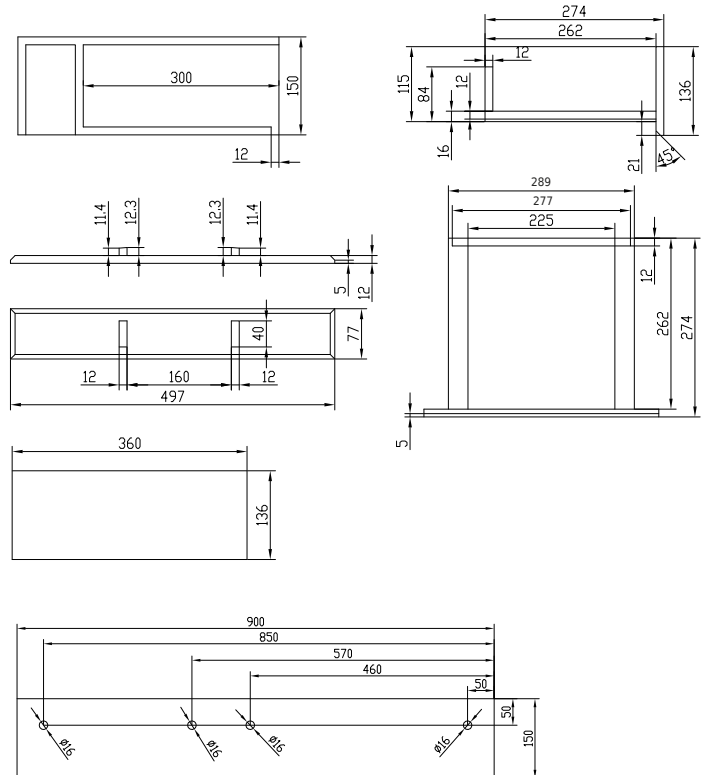

SKU: 40010082

Colour:

Matte white

Size:

15cm / 90cm / 40cm

Weight:

28kg net

Sandfjord 90 left basin details: