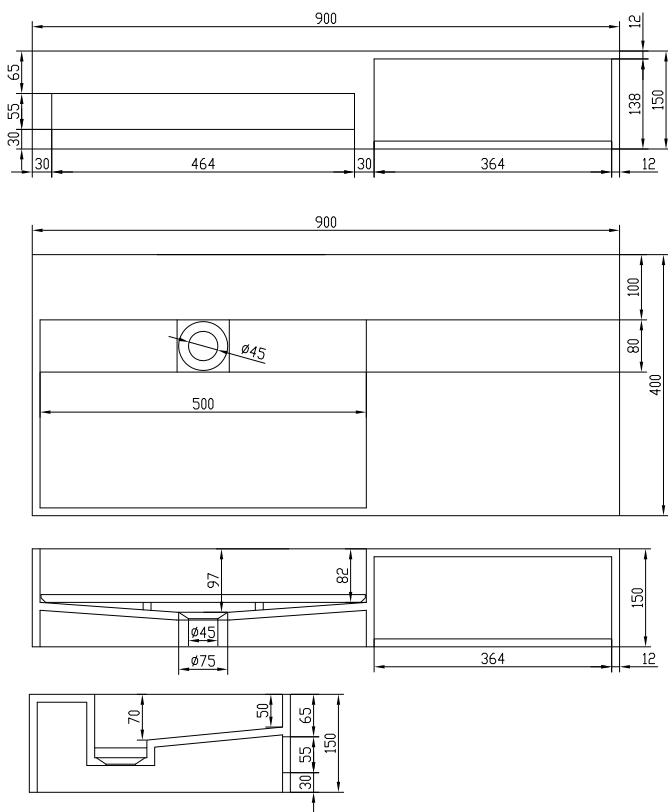

SKU: 40010082

Colour:

Matte white

Size:

15cm / 90cm / 40cm

Weight:

28kg net

Sandfjord 90 left basin details: