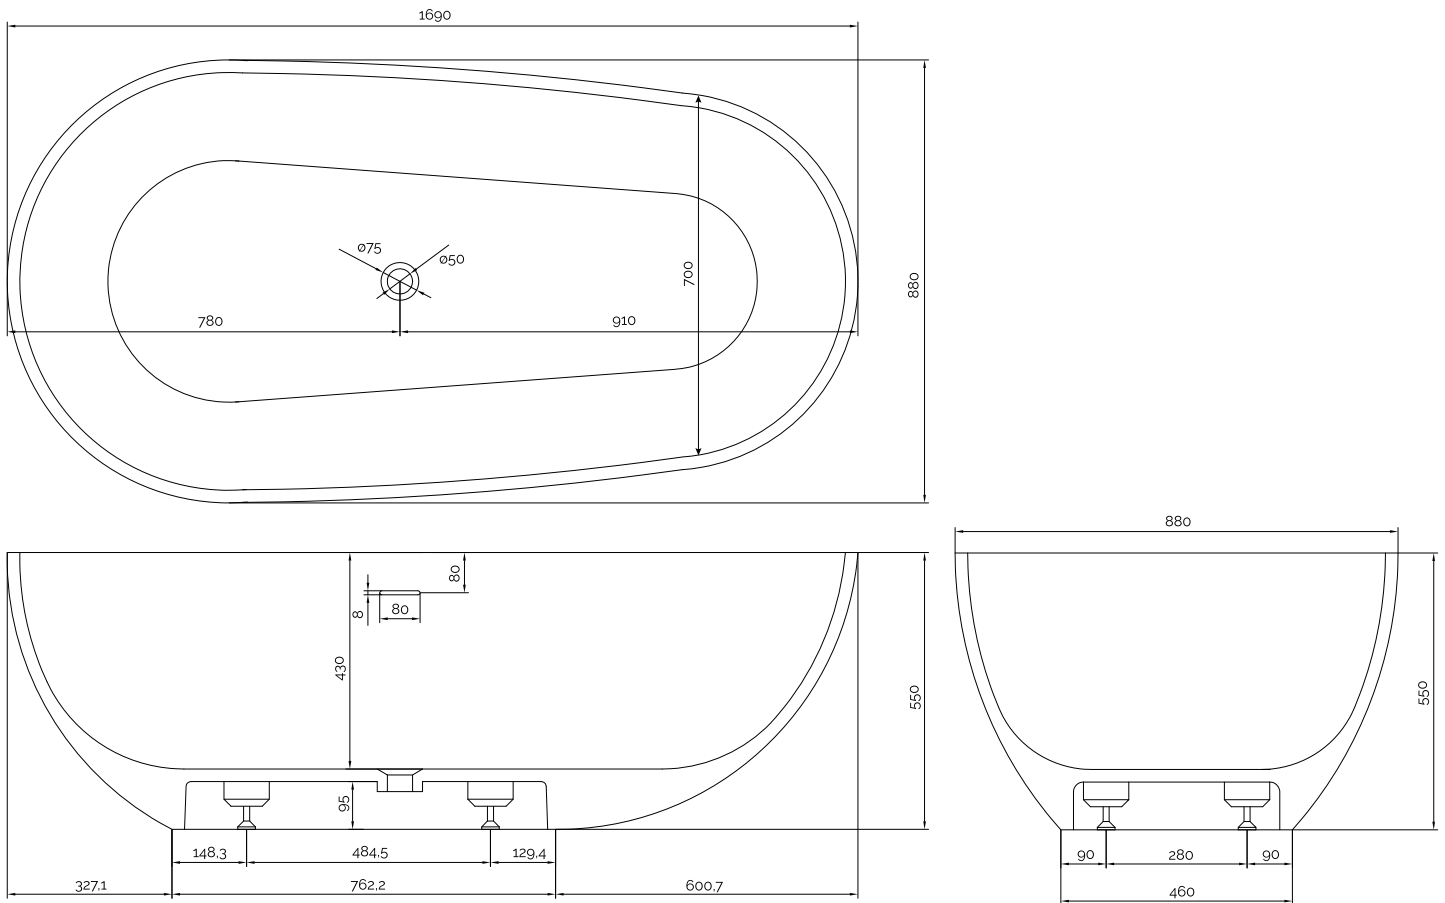

# Hammershus bathtub

SKU: 40030014

<b>Colour:</b>	Matte white
<b>Litre:</b>	300 overflow
<b>Size:</b>	55cm / 169cm / 88cm
<b>Weight:</b>	165kg net

## Hammershus bathtub details:

Please note that there may be a tolerance of  $\pm 5$ mm as all products are hand sanded.