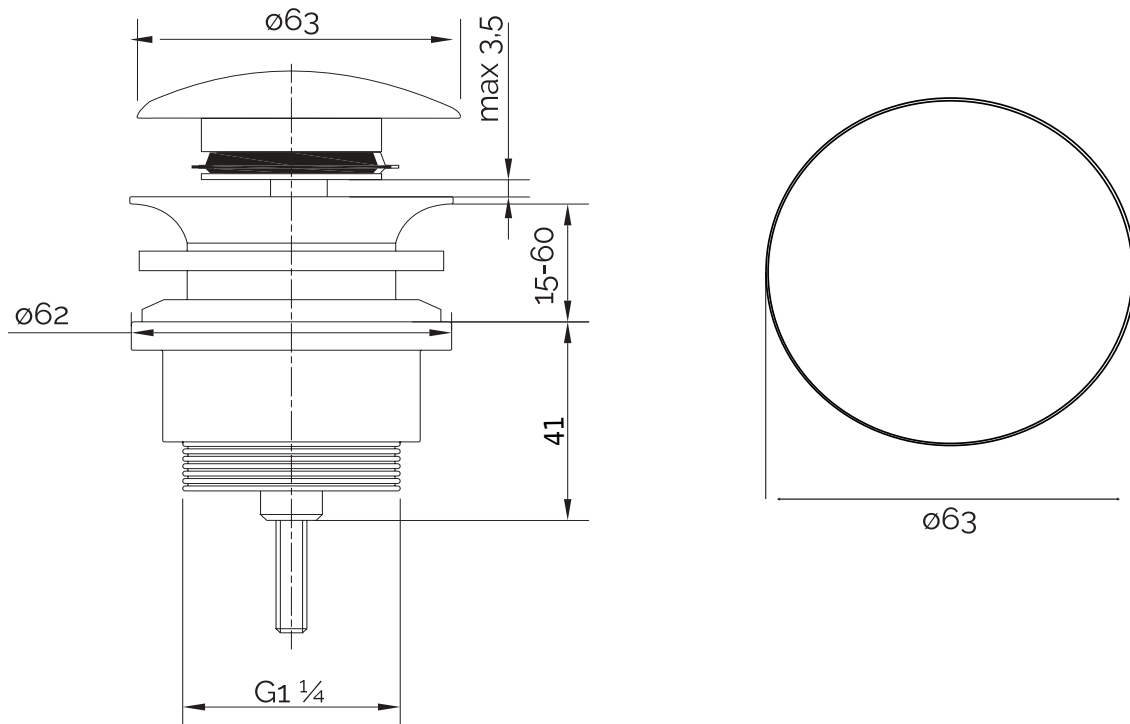

Copenhagen Bath

Bækkeskovvej
DK-2665 Vallensbæk Strand
CVR: DK32648622
Telefon: (+45) 3696 0747
contact@copenhagenbath.com
www.copenhagenbath.com

Waste Push-open, brushed steel

SKU: 40040023

Colour: Brushed steel
Size: cm / cm / cm
Weight: 0.3kg net

Waste Push-open, brushed steel details: