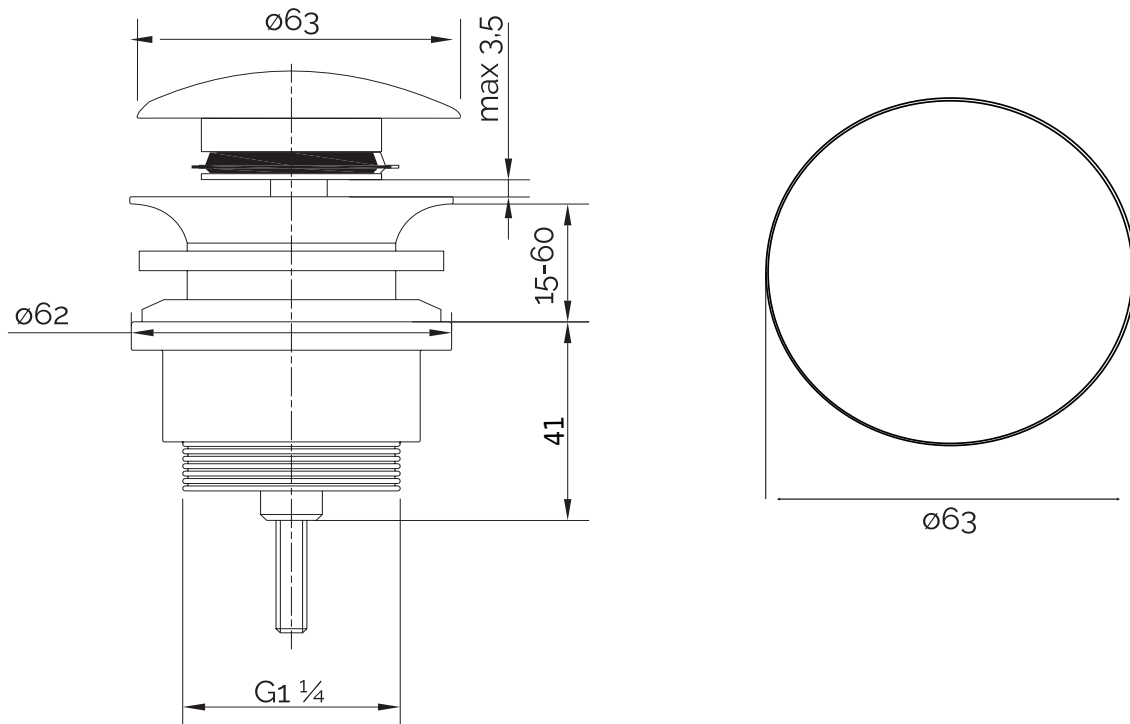

## Waste Push-open, brushed steel

SKU: 40040023

**Colour:** Brushed steel  
**Size:** cm / cm / cm  
**Weight:** 0.3kg net

**Waste Push-open, brushed steel details:**