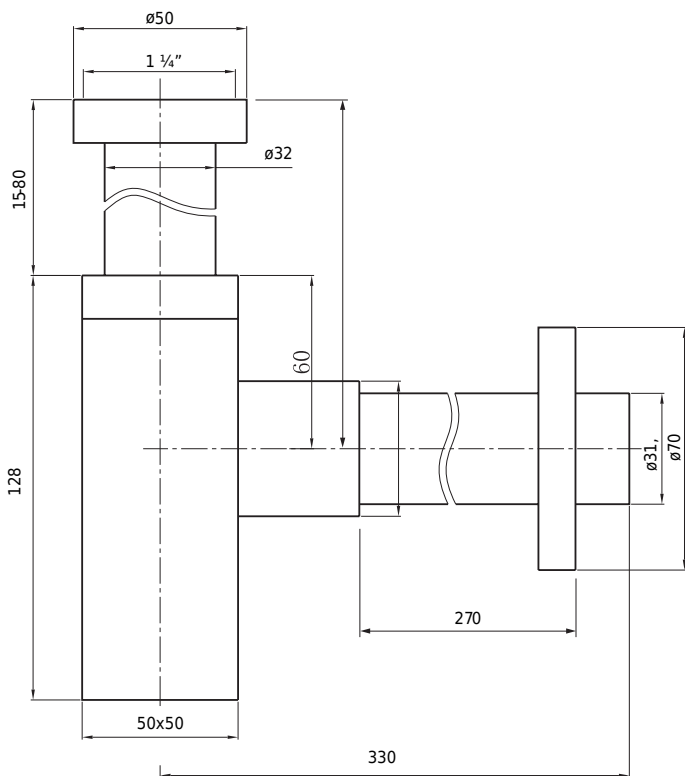

Trap rectangular steel

SKU: 40040027

Colour: Brushed steel
Size: 14.3cm / 5cm / 33cm
Weight: 1.2kg net

Trap rectangular steel details: