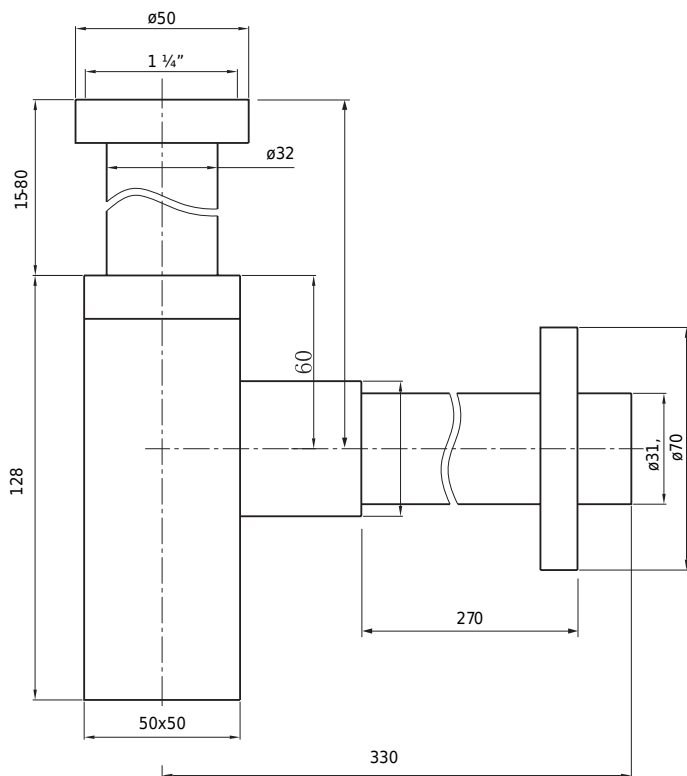

Trap rectangular steel

SKU: 40040027

Colour: Brushed steel
Size: 14.3cm / 5cm / 33cm
Weight: 1.2kg net

Trap rectangular steel details: