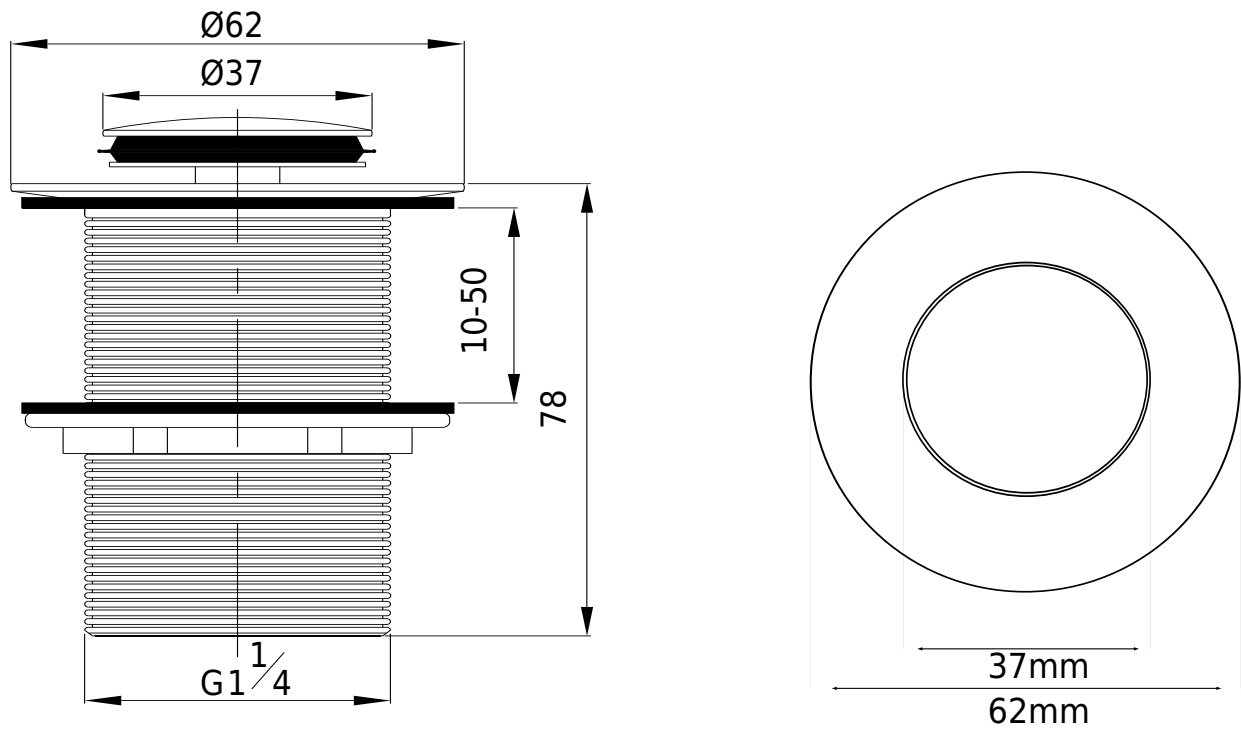

Copenhagen Bath

Bækkeskovvej
DK-2665 Vallensbæk Strand
CVR: DK32648622
Telefon: (+45) 3696 0747
contact@copenhagenbath.com
www.copenhagenbath.com

Waste Push-open, integrated

SKU: 40040029

Colour: Chrome
Size: 8cm / 6.5cm / 6.5cm
Weight: 0.3kg net

Waste Push-open, integrated details: