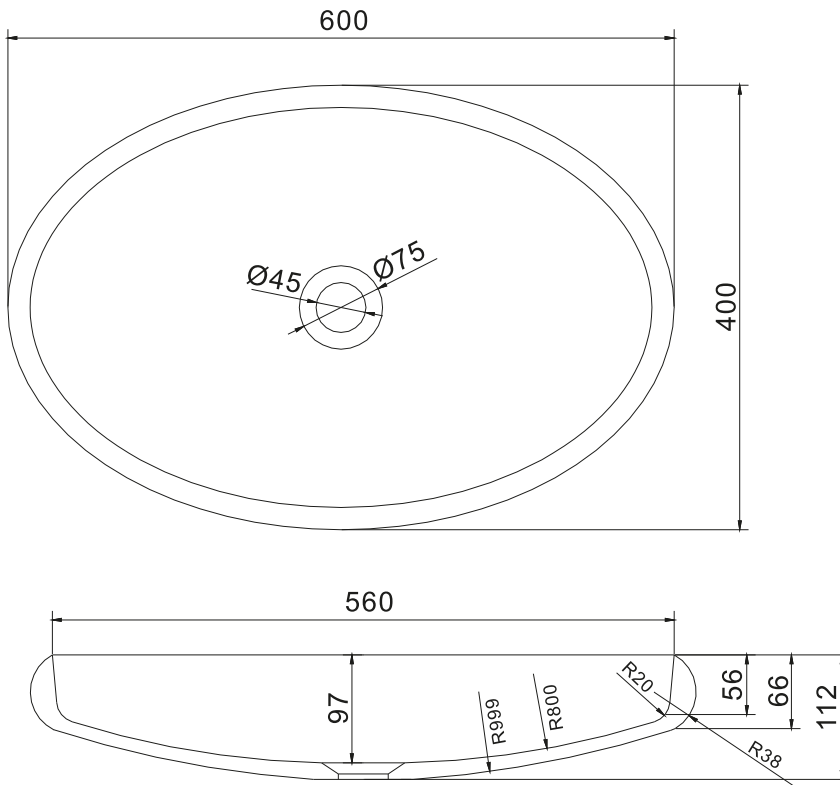

Rosenborg oval basin

SKU: 40010099

$\varnothing 65$ mm hole for countertop

Colour: Matte white
Size: 11.2cm / 60cm / 40cm
Weight: 7kg net

Rosenborg oval basin details: