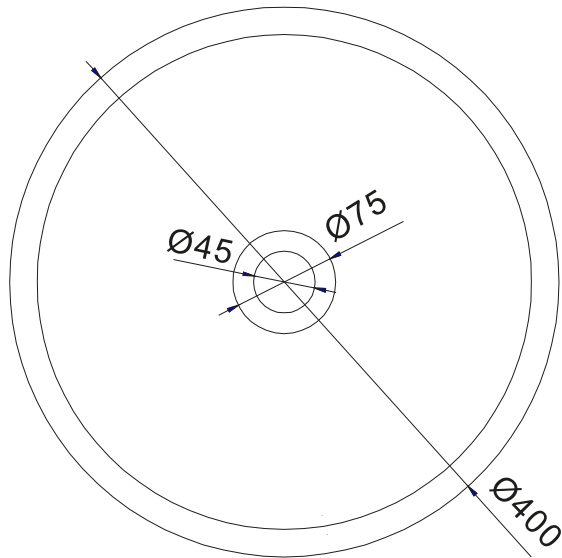

Rosenborg round basin

SKU: 40010107

$\text{Ø}65$ mm hole for countertop

Colour:	Matte white
Size:	11.2cm / 40cm / 40cm
Weight:	5.04kg net

Rosenborg round basin details: