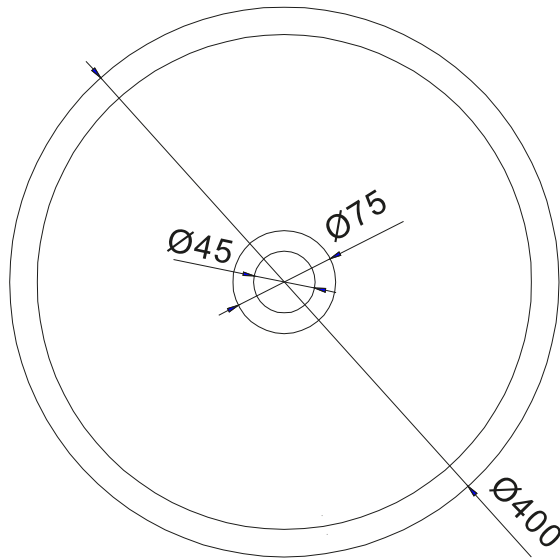

Rosenborg round basin

SKU: 40010107

$\text{Ø}65$ mm hole for countertop

Colour:

Matte white

Size:

11.2cm / 40cm / 40cm

Weight:

5.04kg net

Rosenborg round basin details: