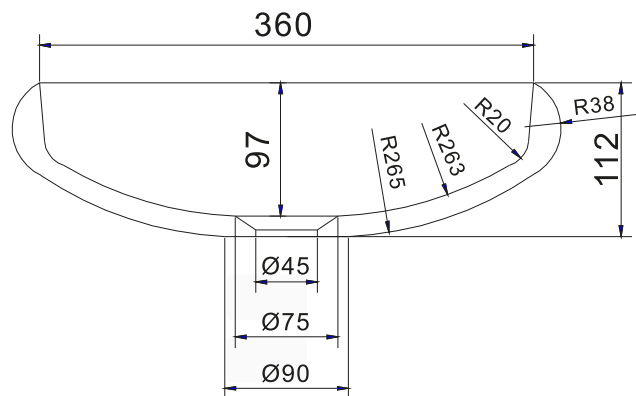

Rosenborg round basin

SKU: 40010107

$\text{Ø}65$ mm hole for countertop

Colour:

Matte white

Size:

11.2cm / 40cm / 40cm

Weight:

5.04kg net

Rosenborg round basin details: