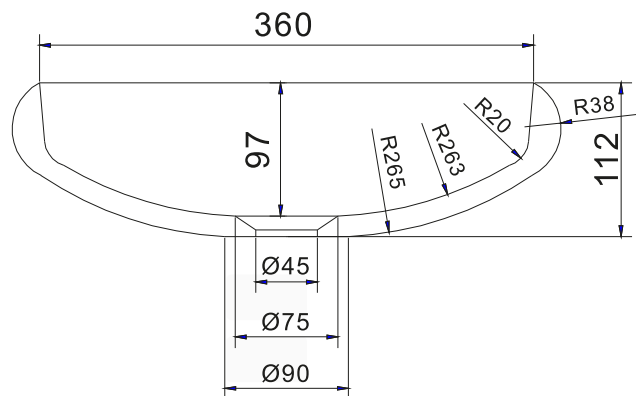

Rosenborg round basin

SKU: 40010107

$\text{Ø}65$ mm hole for countertop

Colour:	Matte white
Size:	11.2cm / 40cm / 40cm
Weight:	5.04kg net

Rosenborg round basin details: