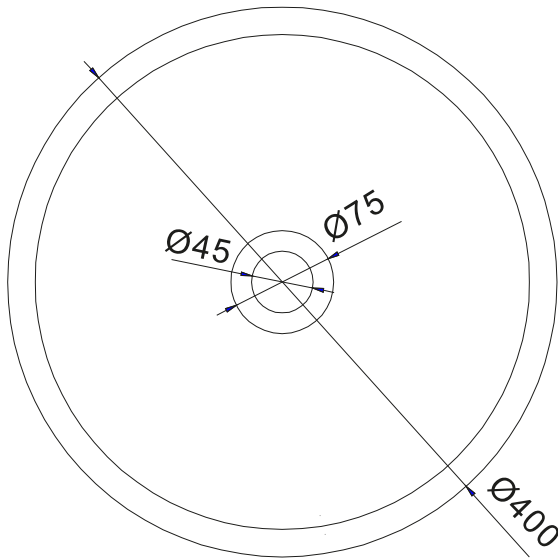

Rosenborg round basin

SKU: 40010107

$\text{Ø}65$ mm hole for countertop

Colour:

Matte white

Size:

11.2cm / 40cm / 40cm

Weight:

5.04kg net

Rosenborg round basin details: