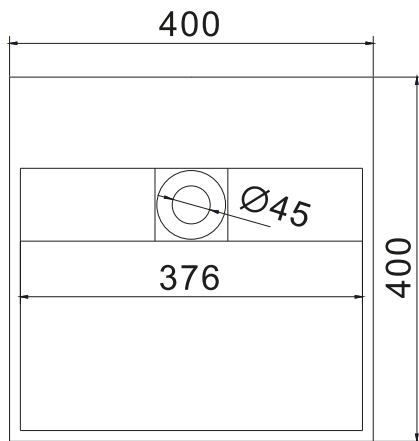

Enköping 40 basin

SKU: 40010114

Colour:	Matte white
Size:	50cm / 40cm / 40cm
Weight:	24kg net

Enköping 40 basin details: