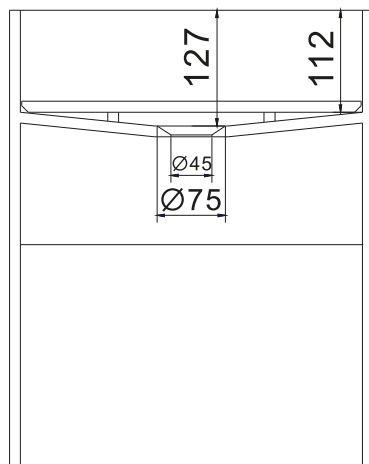

Enköping 40 basin

SKU: 40010114

Colour:	Matte white
Size:	50cm / 40cm / 40cm
Weight:	24kg net

Enköping 40 basin details: