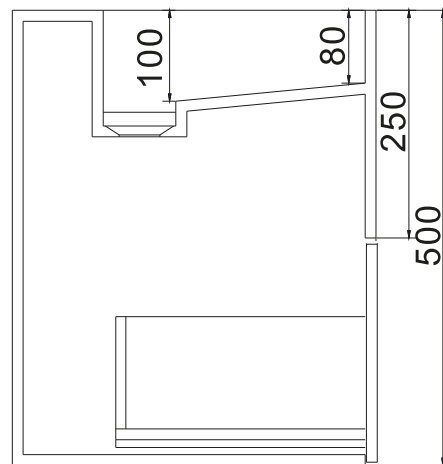

Enköping 40 basin

SKU: 40010114

Colour:	Matte white
Size:	50cm / 40cm / 40cm
Weight:	24kg net

Enköping 40 basin details: