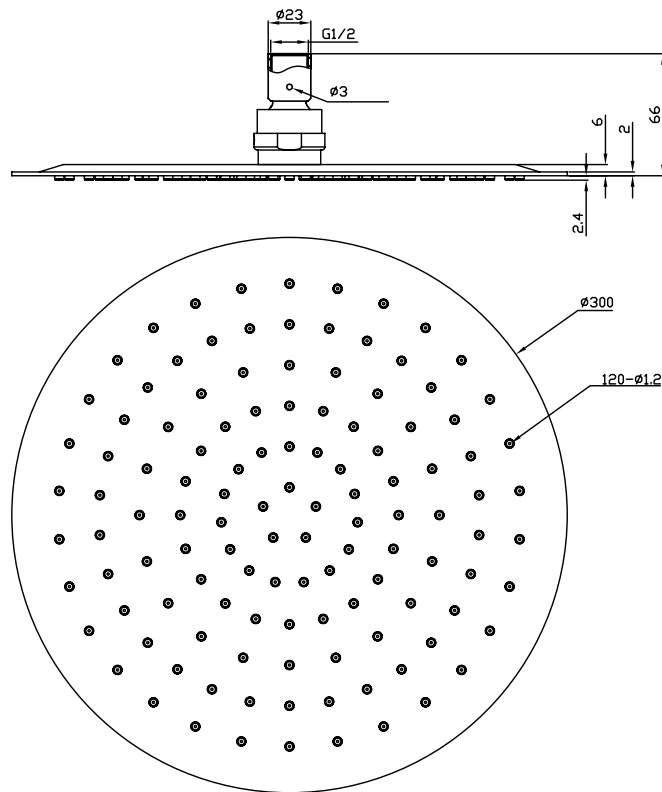

## Shower head round 30

SKU: 60060002

**Colour:** Polished steel  
**Size:** 5cm / 30cm / 30cm  
**Weight:** 1.3kg net

**Shower head round 30 details:**