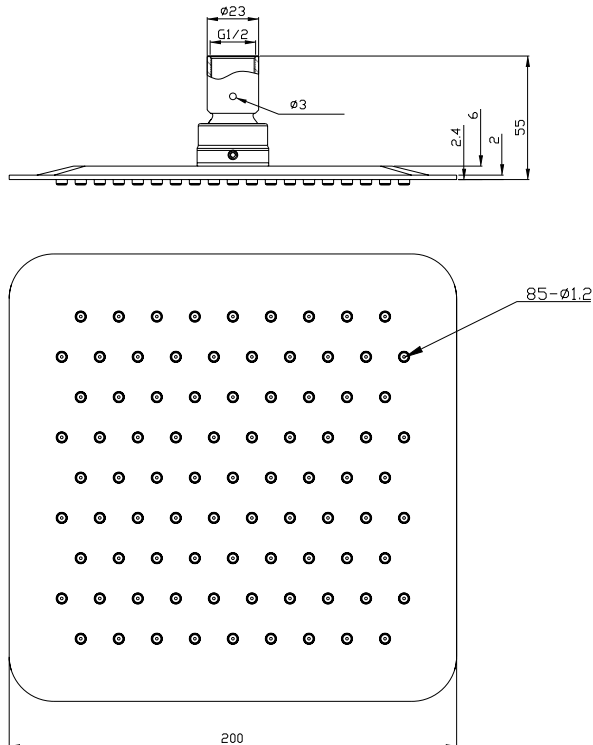

# Shower head rectangular 20

SKU: 60060004

**Colour:** Polished steel  
**Size:** 6cm / 20cm / 20cm  
**Weight:** 0.8kg net

**Shower head rectangular 20 details:**