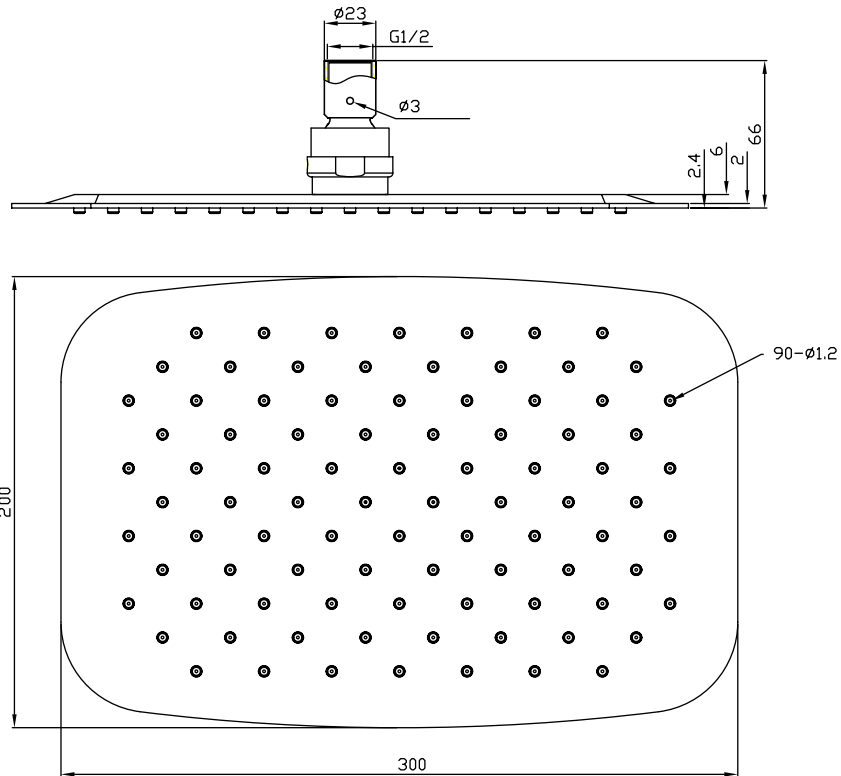

Copenhagen Bath

Bækkeskovvej
DK-2665 Vallensbæk Strand
CVR: DK32648622
Telefon: (+45) 3696 0747
contact@copenhagenbath.com
www.copenhagenbath.com

Shower head oval 30/20

SKU: 60060008

Colour: Polished steel
Size: 6cm / 30cm / 20cm
Weight: 1.1kg net

Shower head oval 30/20 details: