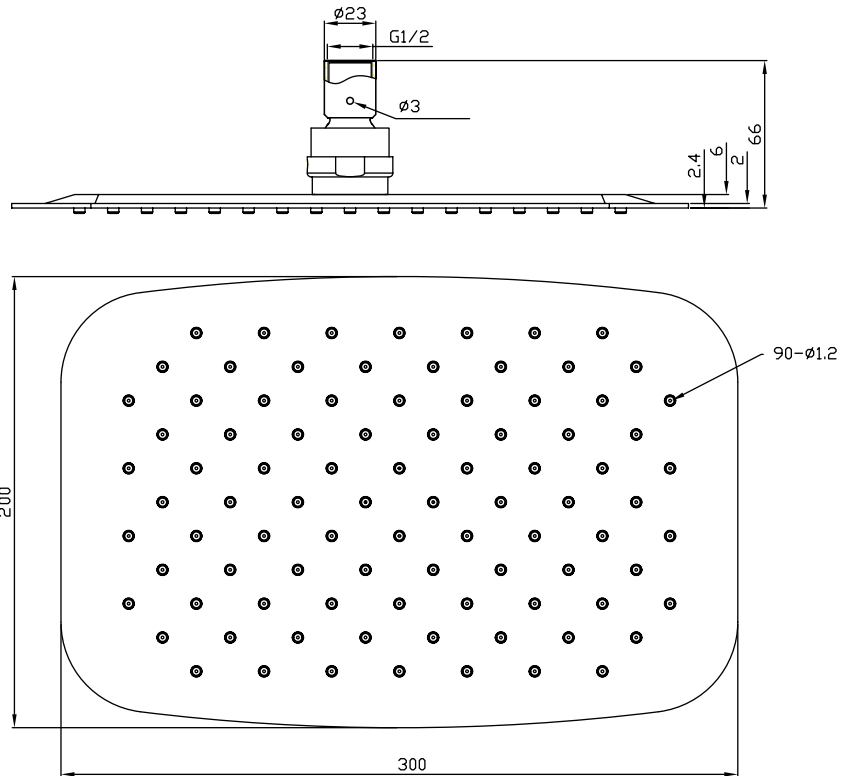

## Shower head oval 30/20

SKU: 60060008

**Colour:** Polished steel  
**Size:** 6cm / 30cm / 20cm  
**Weight:** 1.1kg net

**Shower head oval 30/20 details:**