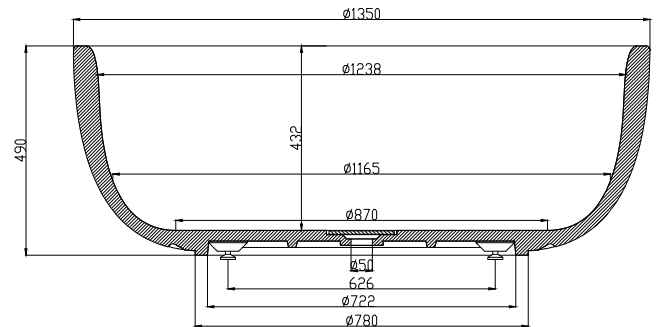

Copenhagen Bath

Bækkeskovvej
DK-2665 Vallensbæk Strand
CVR: DK32648622
Telefon: (+45) 3696 0747
contact@copenhagenbath.com
www.copenhagenbath.com

Tromsø bathtub

SKU: 40030004

Colour:	Matte white
Litre:	400 overflow
Size:	48cm / 135cm / 135cm
Weight:	150kg net

Tromsø bathtub details:

Please note that there may be a tolerance of ± 5 mm as all products are hand sanded.