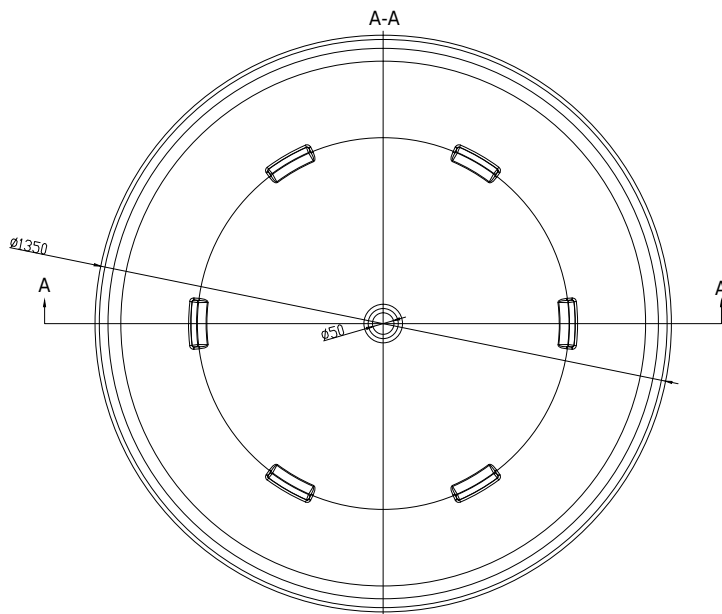

Copenhagen Bath

Bækkeskovvej
DK-2665 Vallensbæk Strand
CVR: DK32648622
Telefon: (+45) 3696 0747
contact@copenhagenbath.com
www.copenhagenbath.com

Tromsø bathtub

SKU: 40030004

Colour:	Matte white
Litre:	400 overflow
Size:	48cm / 135cm / 135cm
Weight:	150kg net

Tromsø bathtub details:

Please note that there may be a tolerance of ± 5 mm as all products are hand sanded.