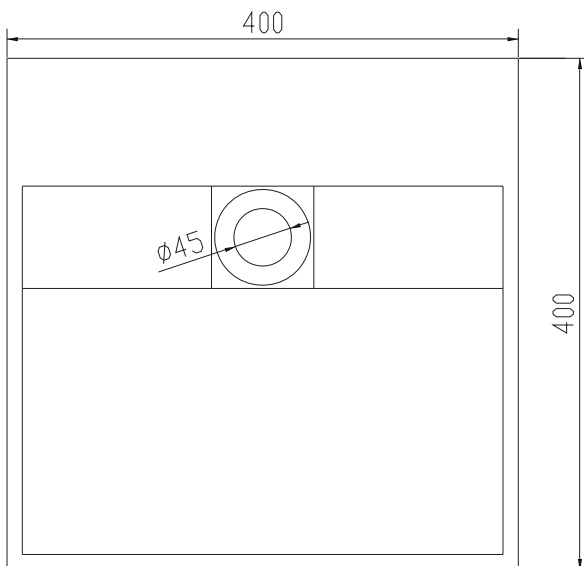

# Christiansfeld 40 basin

SKU: 40010122

**Colour:** Matte white  
**Size:** 10cm / 40cm / 40cm  
**Weight:** 8.02kg net

**Christiansfeld 40 basin details:**