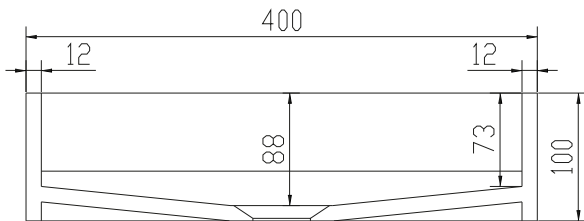

# Christiansfeld 40 basin

SKU: 40010122

**Colour:** Matte white  
**Size:** 10cm / 40cm / 40cm  
**Weight:** 8.02kg net

**Christiansfeld 40 basin details:**