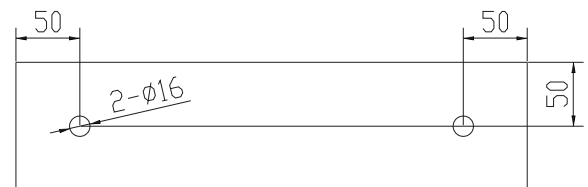

# Christiansfeld 40 basin

SKU: 40010122

**Colour:** Matte white  
**Size:** 10cm / 40cm / 40cm  
**Weight:** 8.02kg net

**Christiansfeld 40 basin details:**