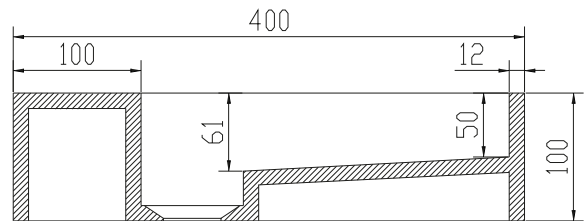

# Christiansfeld 40 basin

SKU: 40010122

**Colour:** Matte white  
**Size:** 10cm / 40cm / 40cm  
**Weight:** 8.02kg net

**Christiansfeld 40 basin details:**