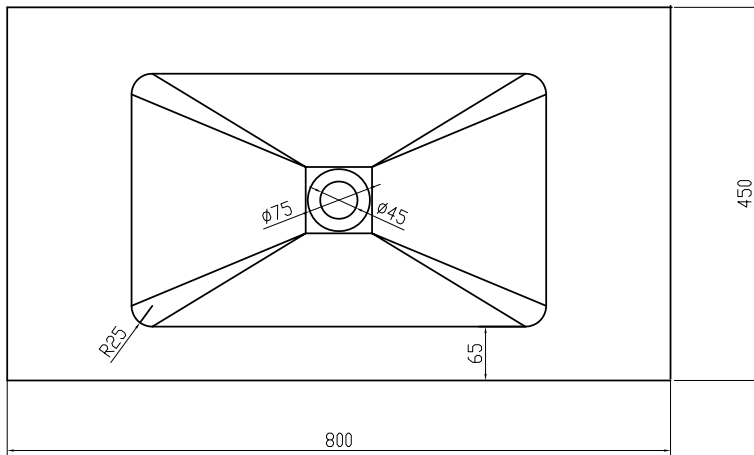

# Romsø 80 centred wash basin

SKU: 30040055

**Colour:** Matte white  
**Size:** 10.5cm / 80cm / 45cm  
**Weight:** 11.42kg net

**Romsø 80 centred wash basin details:**