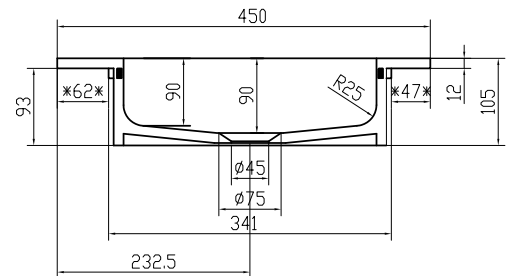

# Romsø 80 centred wash basin

SKU: 30040055

**Colour:** Matte white  
**Size:** 10.5cm / 80cm / 45cm  
**Weight:** 11.42kg net

**Romsø 80 centred wash basin details:**