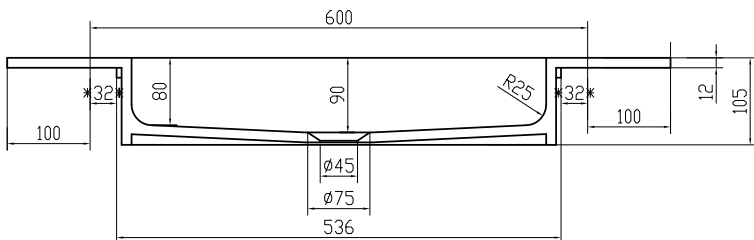

# Romsø 80 centred wash basin

SKU: 30040055

**Colour:** Matte white  
**Size:** 10.5cm / 80cm / 45cm  
**Weight:** 11.42kg net

**Romsø 80 centred wash basin details:**