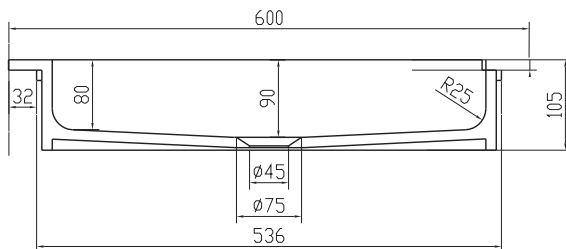

Romsø 60 centred wash basin

SKU: 30040059

Colour: Matte white
Size: 10.5cm / 60cm / 45cm
Weight: 8.5kg net

Romsø 60 centred wash basin details: