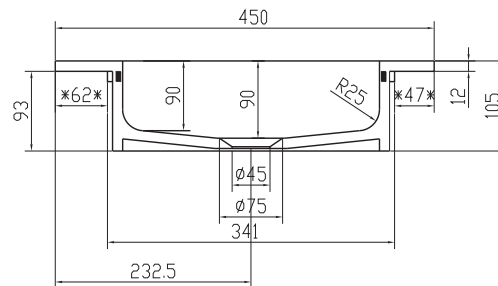

Romsø 60 centred wash basin

SKU: 30040059

Colour: Matte white
Size: 10.5cm / 60cm / 45cm
Weight: 8.5kg net

Romsø 60 centred wash basin details: