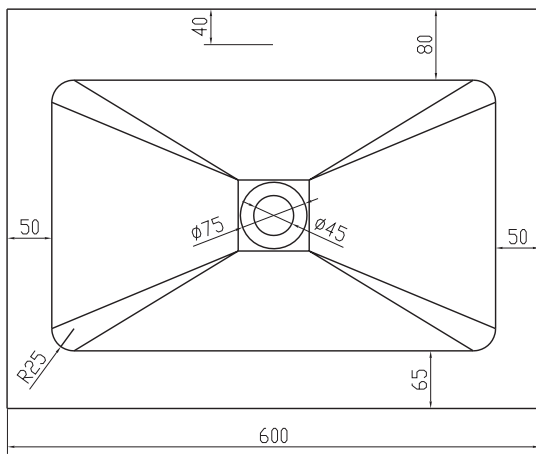

Romsø 60 centred wash basin

SKU: 30040059

Colour: Matte white
Size: 10.5cm / 60cm / 45cm
Weight: 8.5kg net

Romsø 60 centred wash basin details: