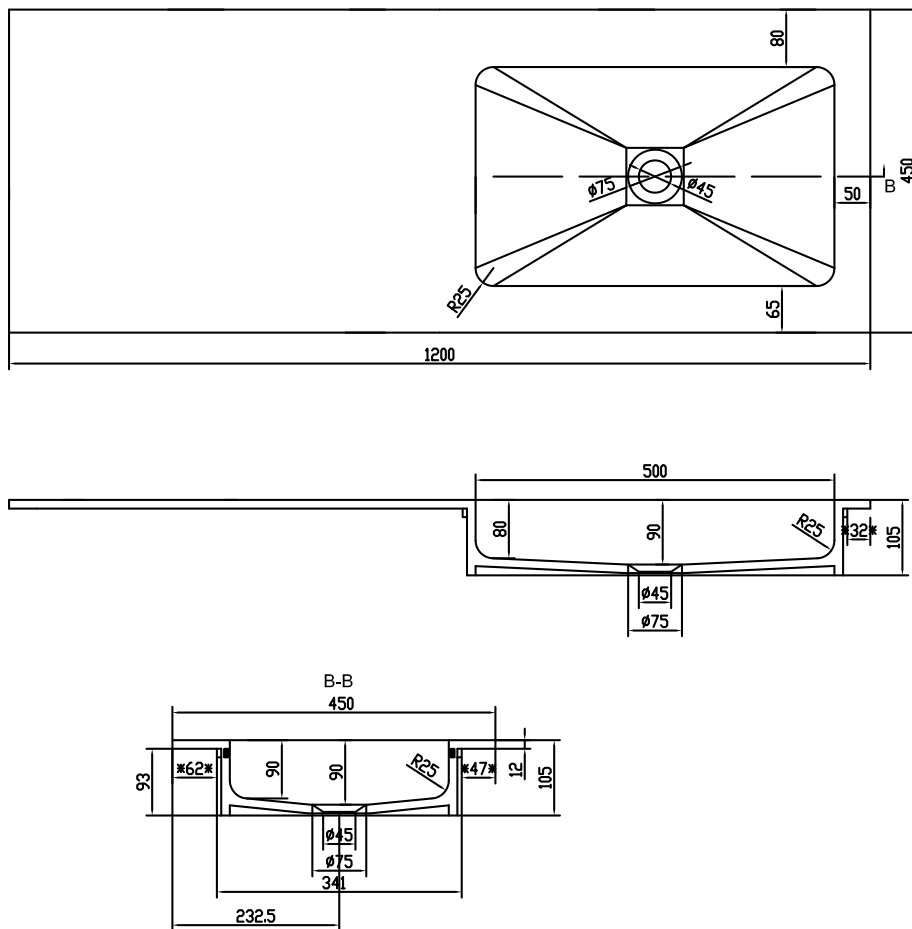

## Romsø 120 right wash basin

SKU: 30040062

**Colour:** Matte white  
**Size:** 10.5cm / 120cm / 45cm  
**Weight:** 18kg net

**Romsø 120 right wash basin details:**