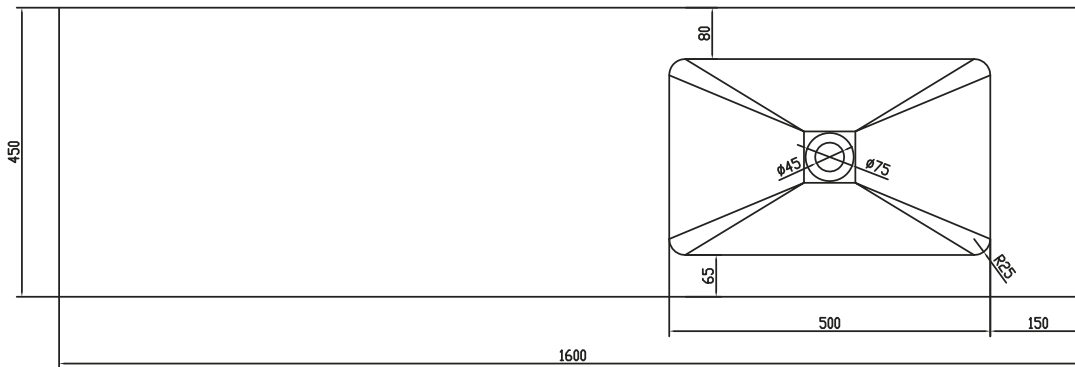

Romsø 160 right wash basin

SKU: 30040063

Colour: Matte white
Size: 10.5cm / 160cm / 45cm
Weight: 24kg net

Romsø 160 right wash basin details: