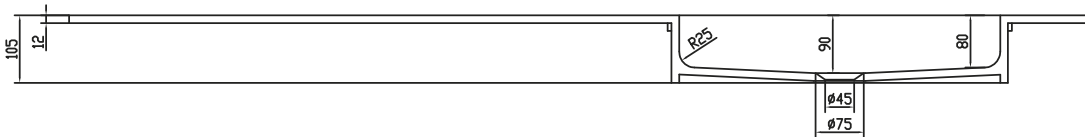

Romsø 160 right wash basin

SKU: 30040063

Colour: Matte white
Size: 10.5cm / 160cm / 45cm
Weight: 24kg net

Romsø 160 right wash basin details: