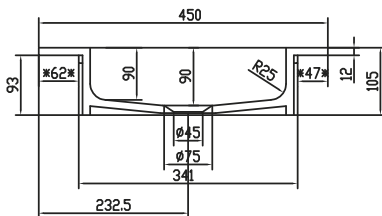

Romsø 160 right wash basin

SKU: 30040063

Colour: Matte white
Size: 10.5cm / 160cm / 45cm
Weight: 24kg net

Romsø 160 right wash basin details: