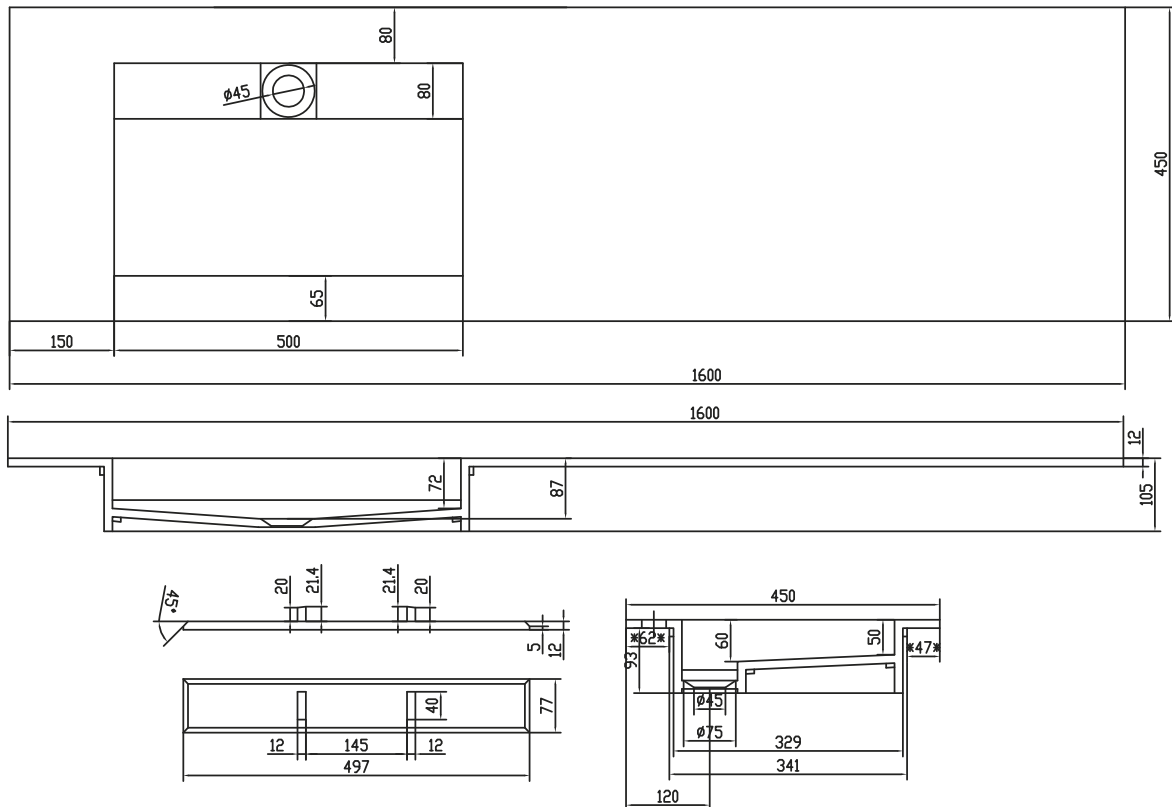

Anholt 160 left wash basin

SKU: 30040064

Colour: Matte white
Size: 10.5cm / 160cm / 45cm
Weight: 22kg net

Anholt 160 left wash basin details: