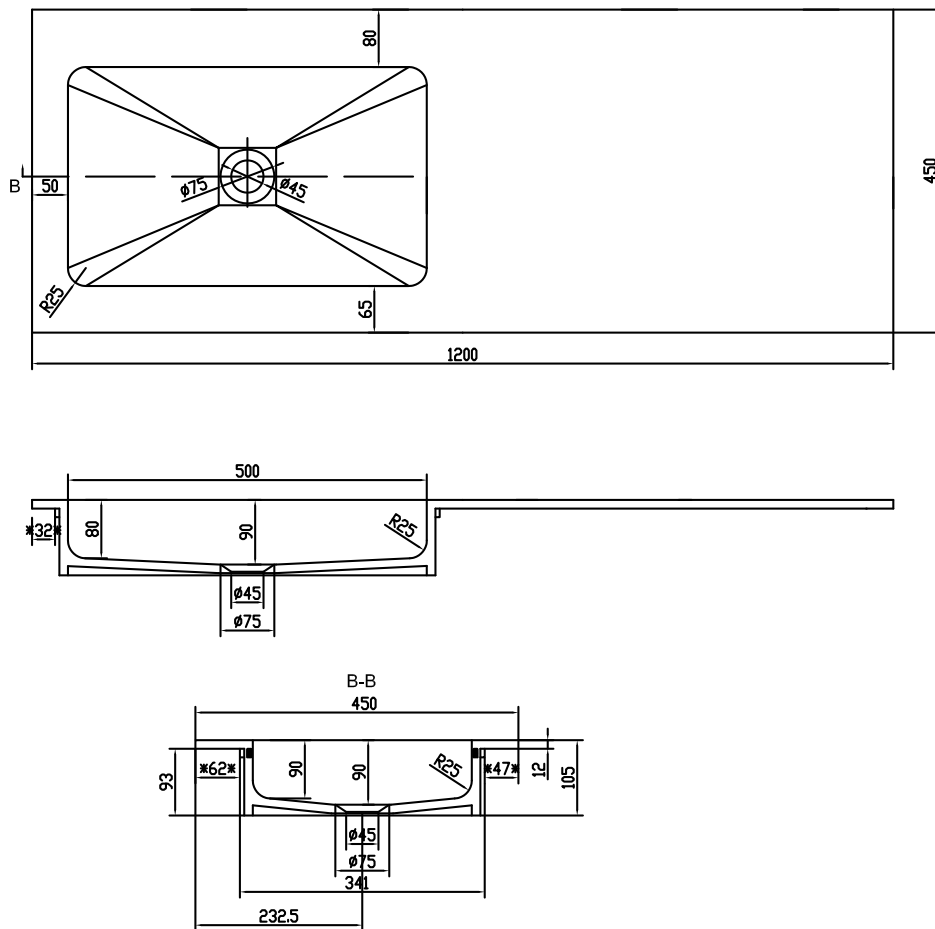

Romsø 120 left wash basin

SKU: 30040067

Colour: Matte white
Size: 10.5cm / 120cm / 45cm
Weight: 16kg net

Romsø 120 left wash basin details: