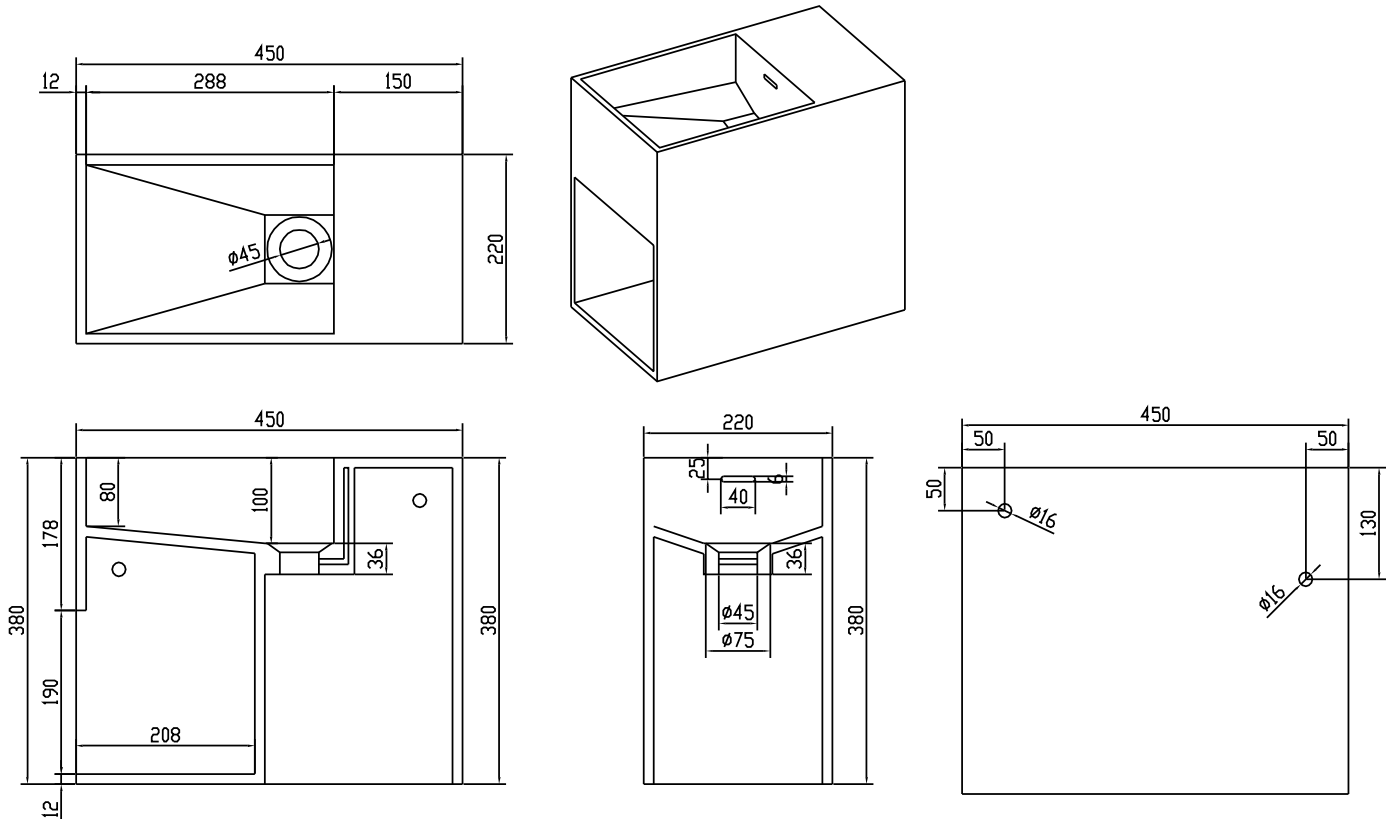

Nyland basin

SKU: 40010152

Colour:

Matte white

Size:

38cm / 45cm / 22cm

Weight:

16.2kg net

Nyland basin details: