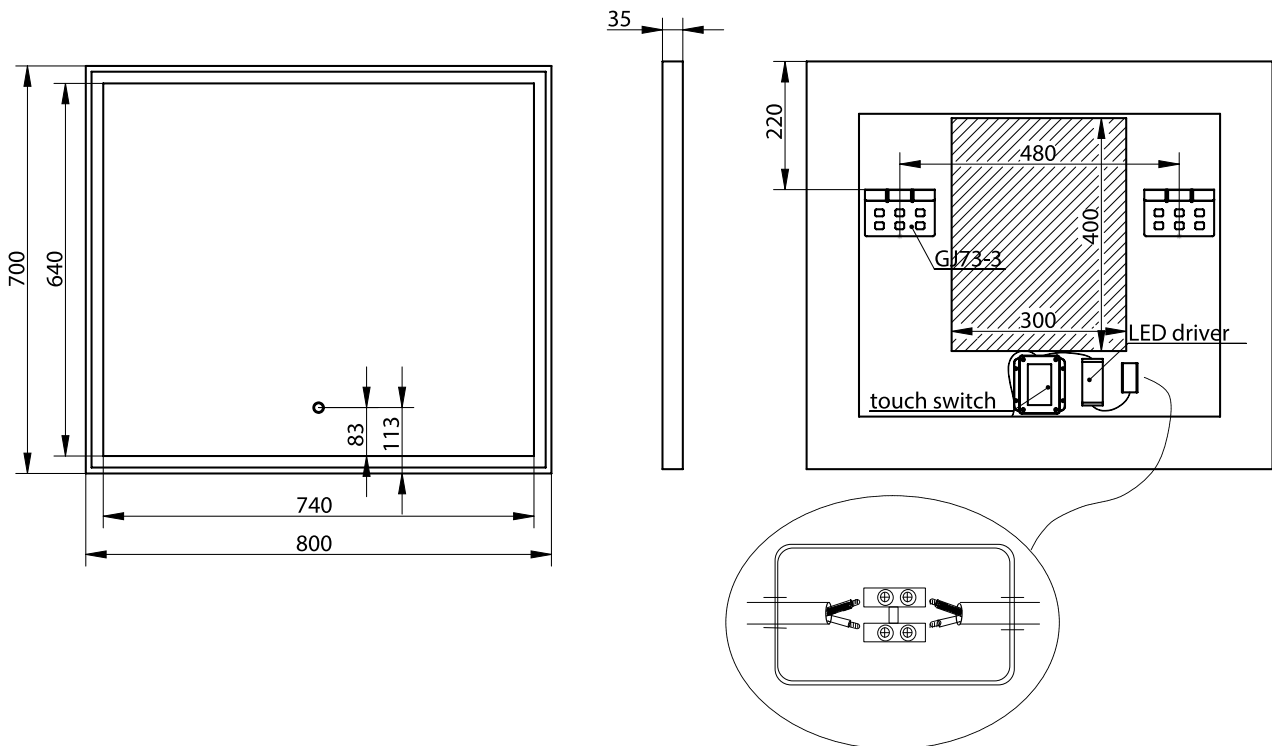

Fanø 80 mirror

SKU: 30020209

Colour:	Matte white/glass
Lumen:	1850
Kelvin:	3200-6000
Size:	70cm / 80cm / 3.4cm
Weight:	9kg net

Fanø 80 mirror details: