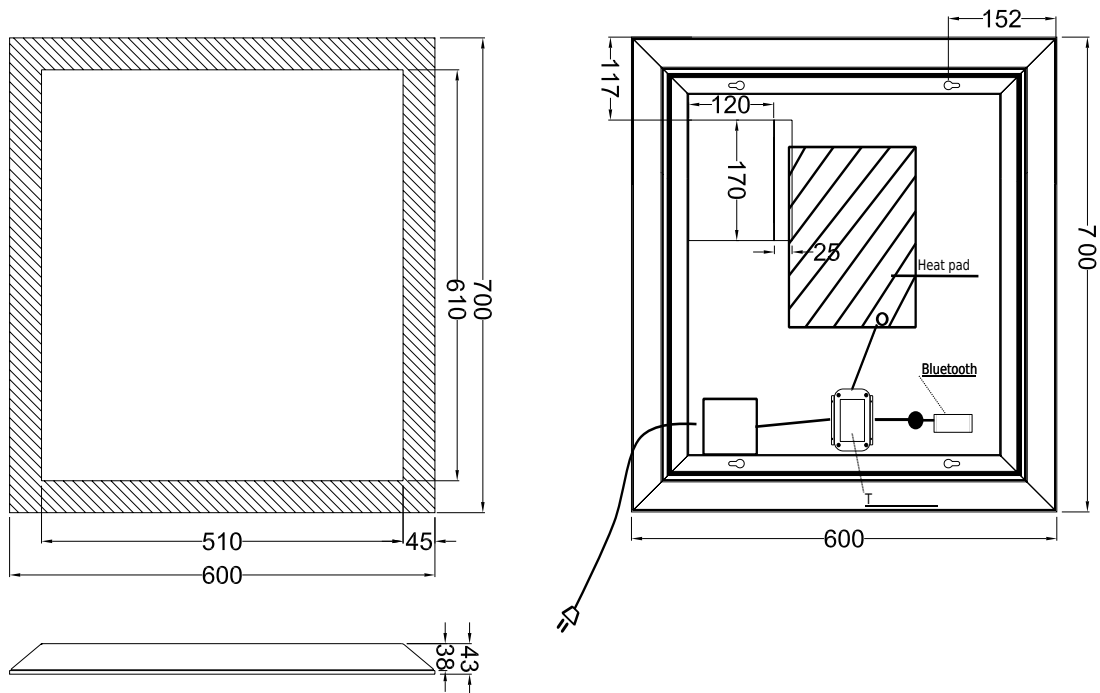

Larvik 60 Sound mirror

SKU: 30020214

Colour: Aluminium/glass
Size: 70cm / 60cm / 4.3cm
Weight: 7.5kg net

Larvik 60 Sound mirror details: