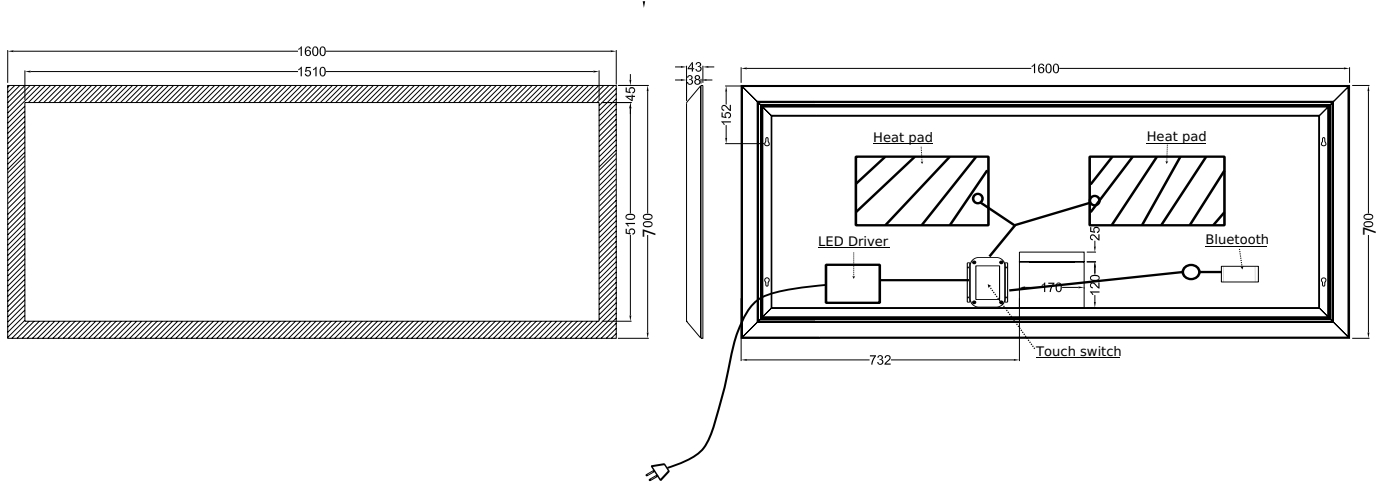

Larvik 160 Sound mirror

SKU: 30020217

Colour: Aluminium/glass
Size: 70cm / 160cm / 4.3cm
Weight: 17.3kg net

Larvik 160 Sound mirror details: