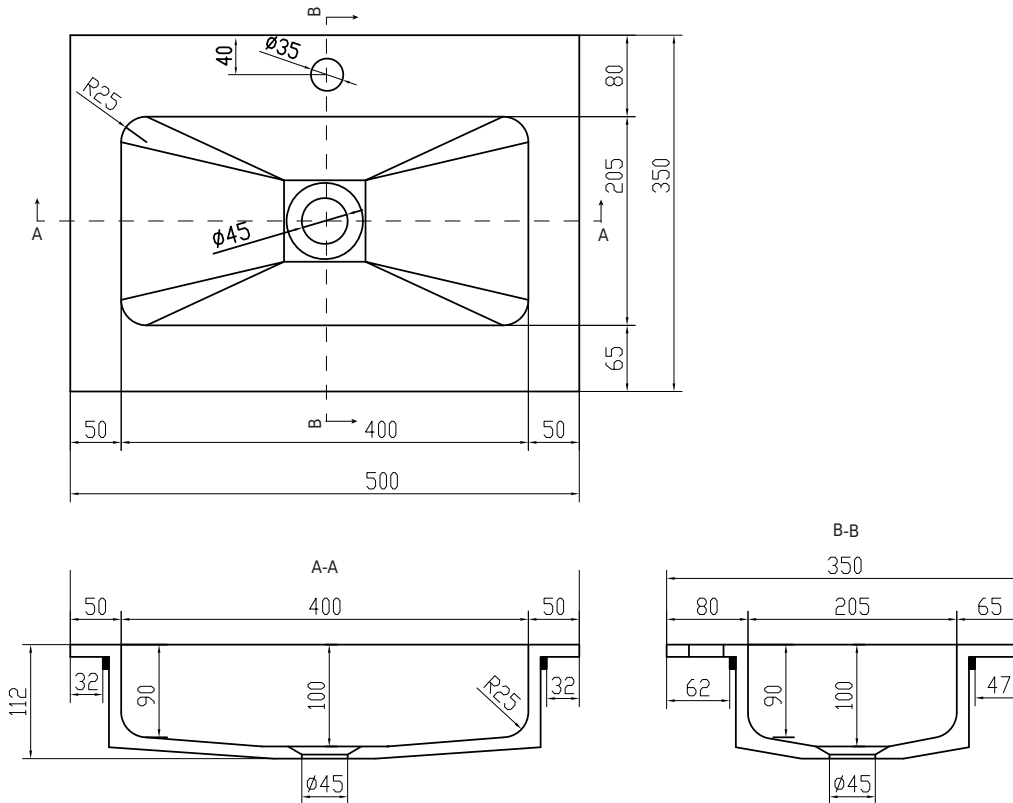

# Romsø 50/35 centred wash basin

SKU: 30040068

**Colour:** Matte white  
**Size:** 10.5cm / 50cm / 35cm  
**Weight:** 5.5kg net

**Romsø 50/35 centred wash basin details:**