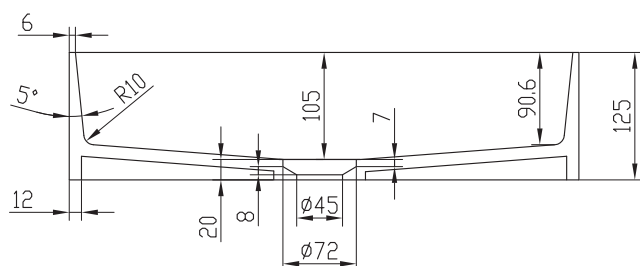

Stockholm rectangular R50 basin

SKU: 40010170

Colour:	Matte white
Size:	12.5cm / 50cm / 35cm
Weight:	7.6kg net

Stockholm rectangular R50 basin details: