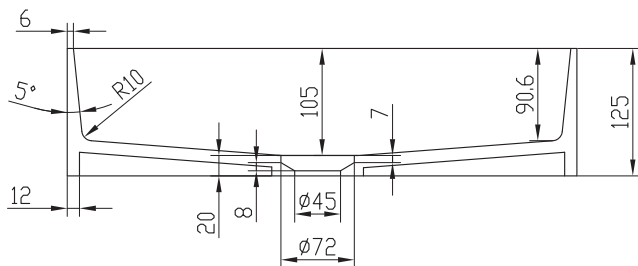

Stockholm rectangular R50 basin

SKU: 40010170

Colour: Matte white
Size: 12.5cm / 50cm / 35cm
Weight: 7.6kg net

Stockholm rectangular R50 basin details: