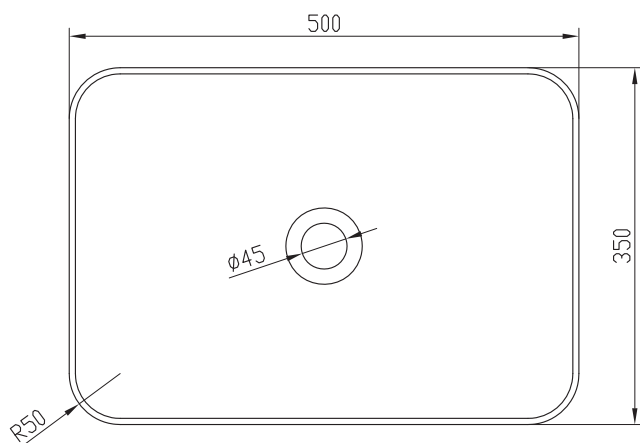

Stockholm rectangular R50 basin

SKU: 40010170

Colour:	Matte white
Size:	12.5cm / 50cm / 35cm
Weight:	7.6kg net

Stockholm rectangular R50 basin details: