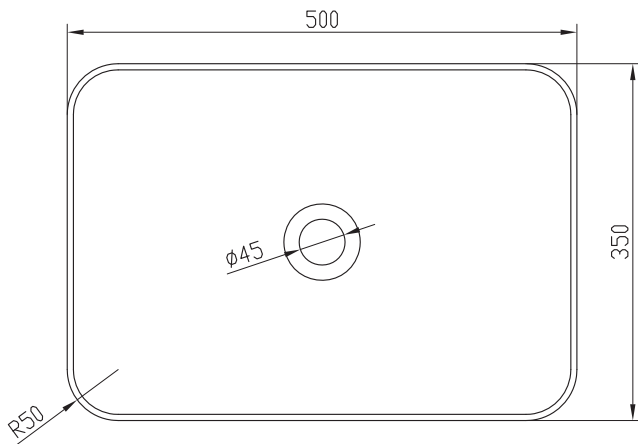

Stockholm rectangular R50 basin

SKU: 40010170

Colour: Matte white
Size: 12.5cm / 50cm / 35cm
Weight: 7.6kg net

Stockholm rectangular R50 basin details: