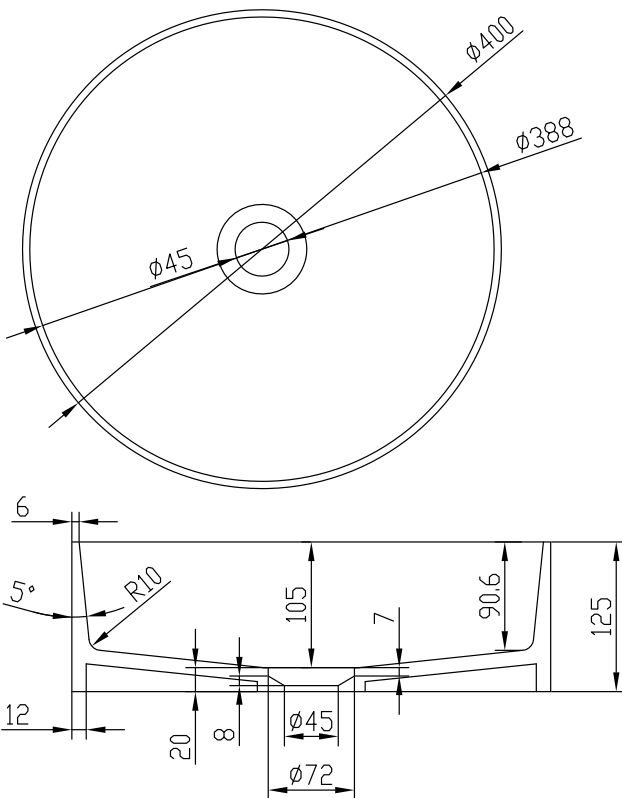

Stockholm round basin

SKU: 40010171

$\phi 65$ mm hole for countertop

Colour: Matte white
Size: 12.5cm / 40cm / 40cm
Weight: 5.9kg net

Stockholm round basin details: