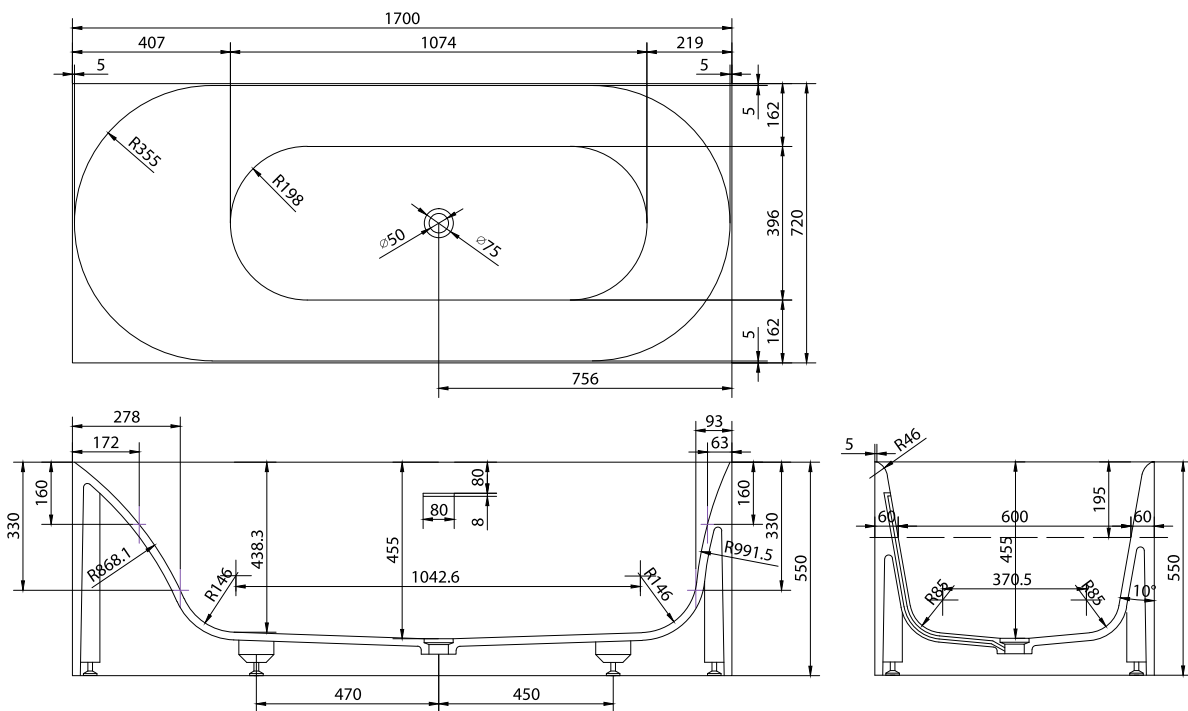

SQ1 amme

SKU: 40030034

Väri: Mattavalkoinen Acovi®
Litraa: 260 ylivuoto
Koko K/P/S: 55cm / 170cm / 72cm
Weight: 192kg netto

SQ1 amme tiedot:

Please note that there may be a tolerance of ± 5 mm as all products are hand sanded.