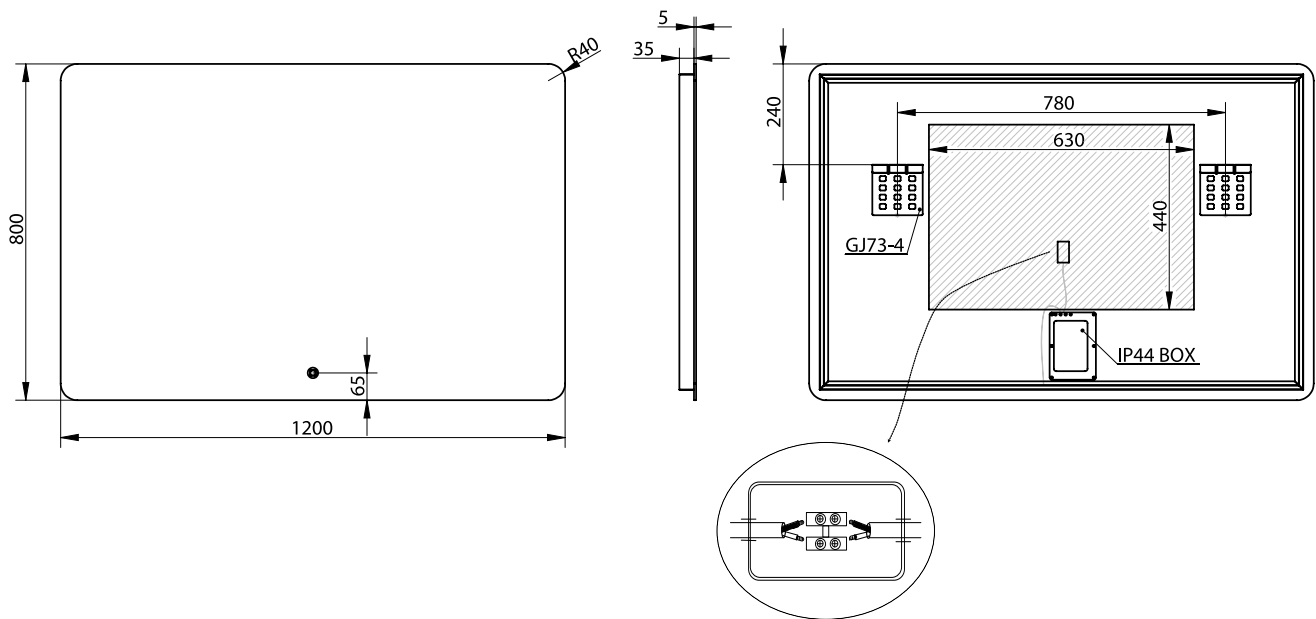

Orø 120 peili

SKU: 30020229

Väri:	Lasi
Koko K/P/S:	80cm / 120cm / 3.7cm
Weight:	11.2kg netto

Orø 120 peili tiedot:

Frameless mirror with aluminium cabinet. Adjustable colour from Kelvin 3200-6000 LED light. Heated anti-mist mirror technology that prevents steam build-up on the glass.