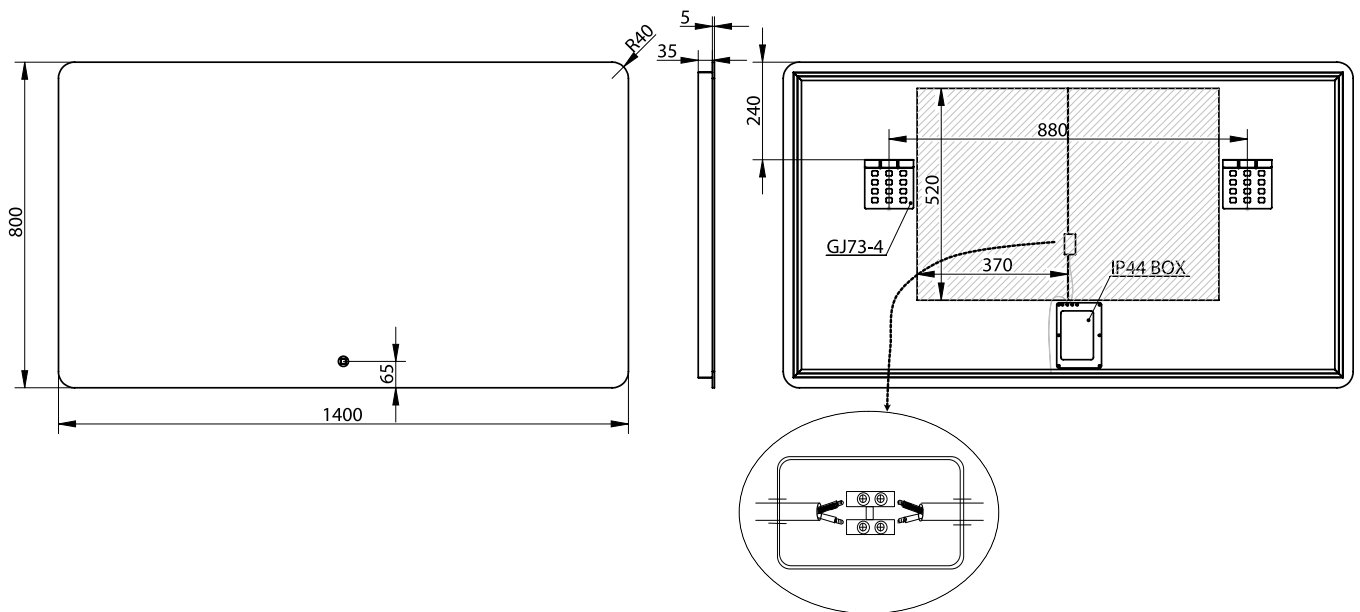

Copenhagen Bath

Roskildevej 394
DK-2610 Rødovre
ALV no.: DK32648622
IBAN: DK8190774584517404
Swift: SPNODK22
contact@copenhagenbath.com
www.copenhagenbath.com

Orø 140 peili

SKU: 30020230

Väri:

Lasi

Koko K/P/S:

80cm / 140cm / 3.7cm

Weight:

13kg netto

Orø 140 peili tiedot:

Frameless mirror with aluminium cabinet. Adjustable colour from Kelvin 3200-6000 LED light. Heated anti-mist mirror technology that prevents steam build-up on the glass.