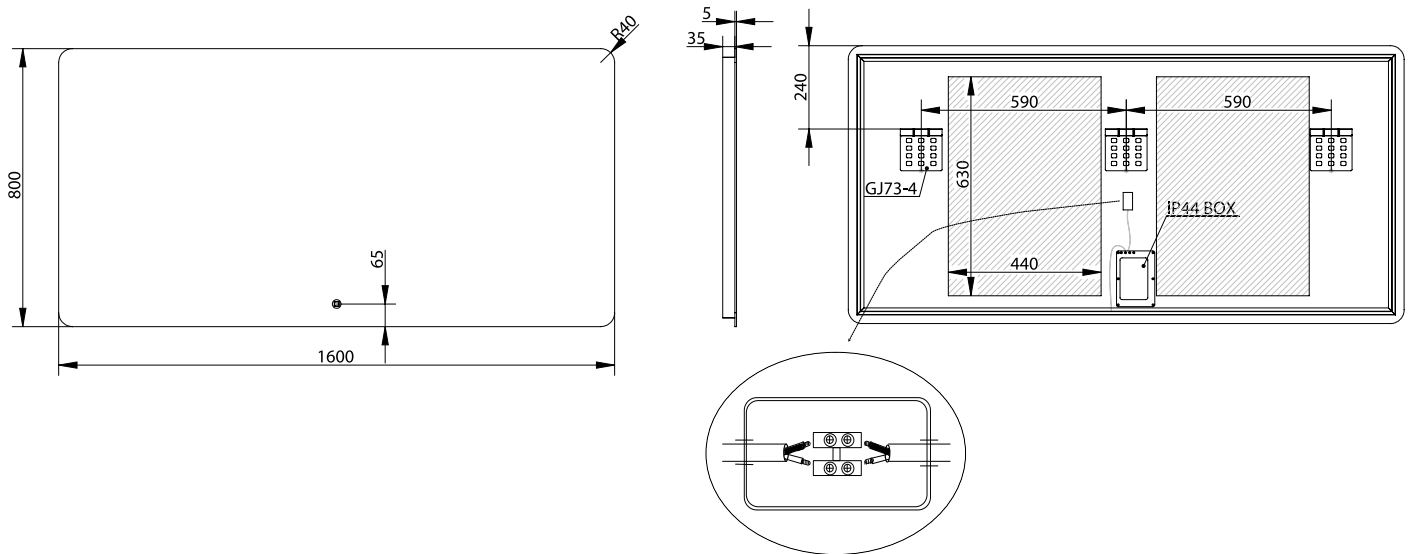

## Orø 160 peili

SKU: 30020231

**Väri:**

Lasi

**Koko K/P/S:**

80cm / 160cm / 3.7cm

**Weight:**

14.8kg netto

### Orø 160 peili tiedot:

Frameless mirror with aluminium cabinet. Pleasant warm Kelvin 4200 LED light. Heated anti-mist mirror technology that prevents steam build-up on the glass.