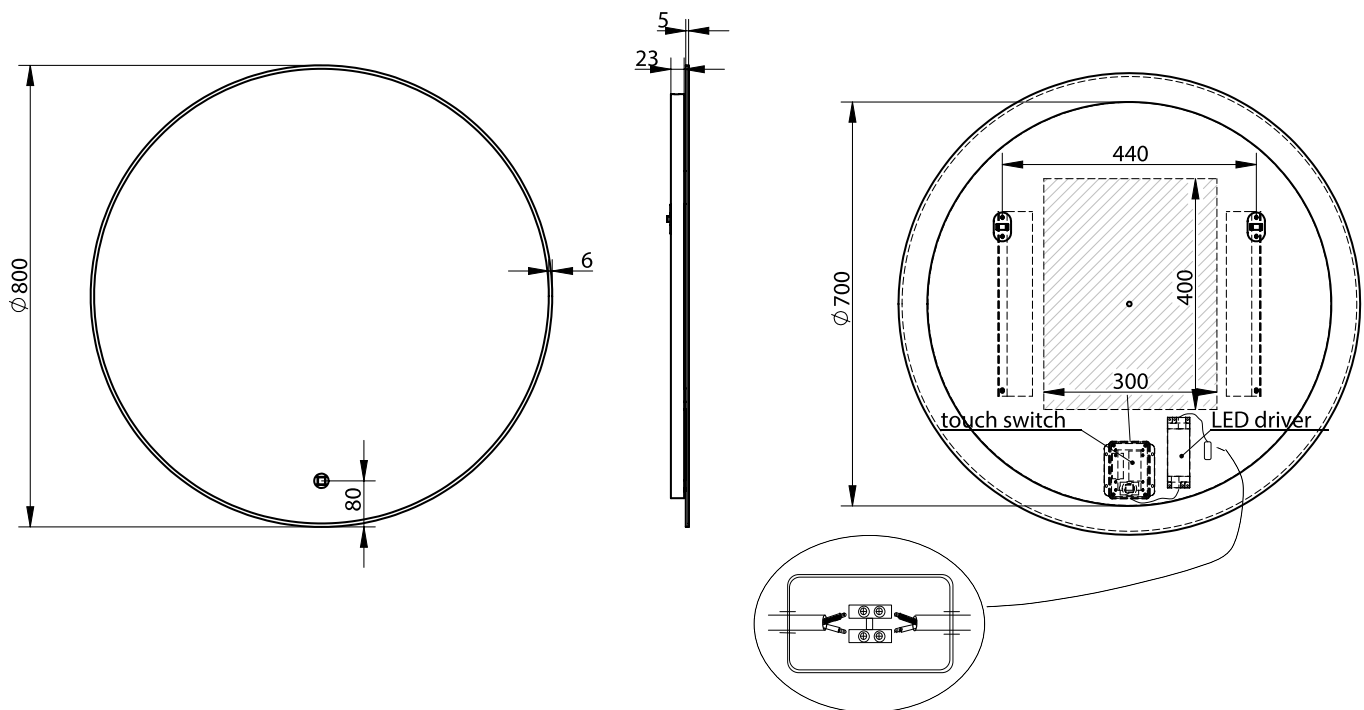

Orø ø80 peili

SKU: 30020234

Väri:

Lasi

Koko K/P/S:

80cm / 80cm / 3.7cm

Weight:

7.4kg netto

Orø ø80 peili tiedot:

Frameless mirror with aluminium cabinet. Adjustable colour from Kelvin 3200-6000 LED light. Heated anti-mist mirror technology that prevents steam build-up on the glass.