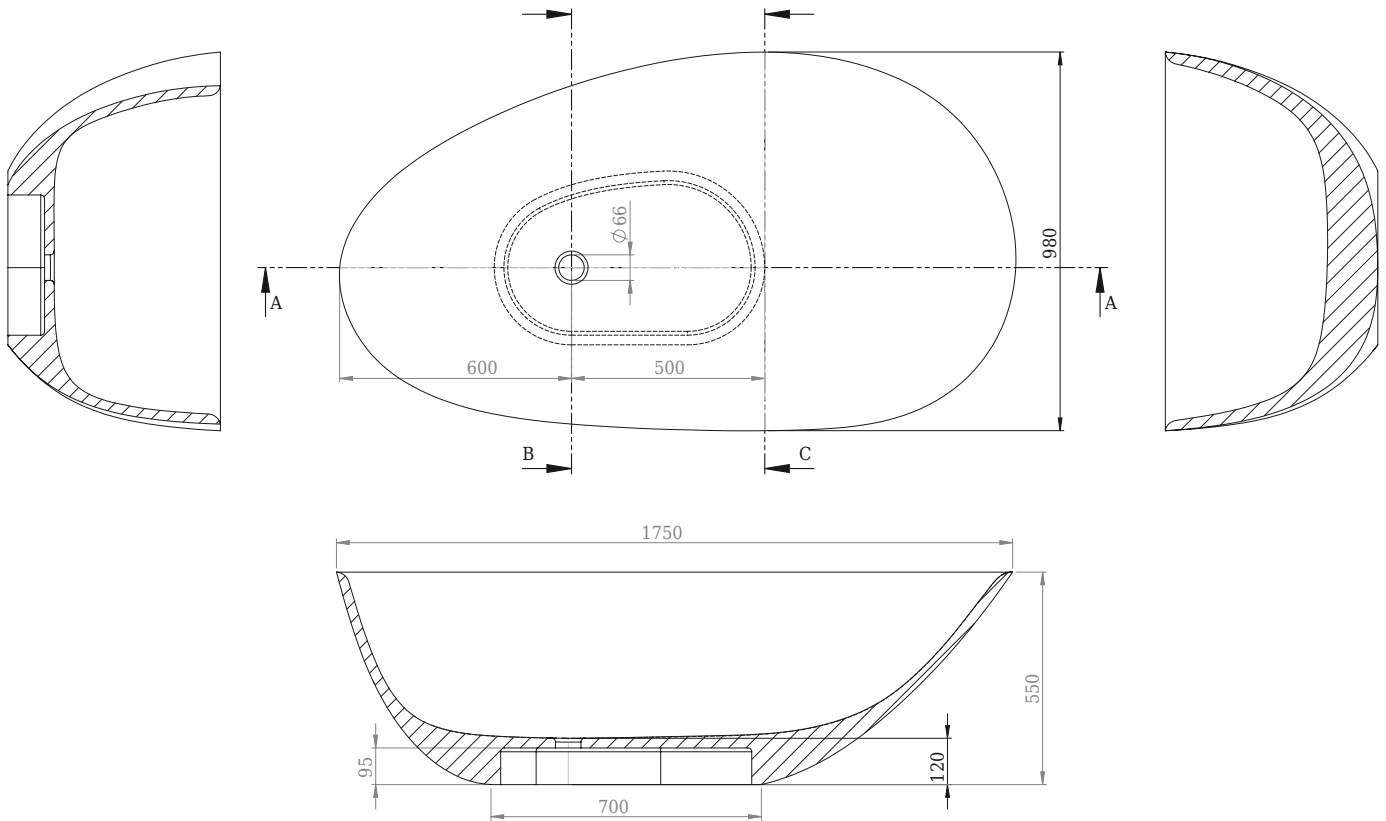

Copenhagen Bath

Roskildevej 394
DK-2610 Rødovre
ALV no.: DK32648622
IBAN: DK8190774584517404
Swift: SPNODK22
contact@copenhagenbath.com
www.copenhagenbath.com

Muschel amme

SKU: 40030040

| | |
|--------------------|-----------------------|
| Väri: | Mattavalkoinen Acovi® |
| Littraa: | 250 ylivuoto |
| Koko K/P/S: | 55cm / 175cm / 98cm |
| Weight: | 220kg netto |

Muschel amme tiedot:

Please note that there may be a tolerance of ± 5 mm as all products are hand sanded.