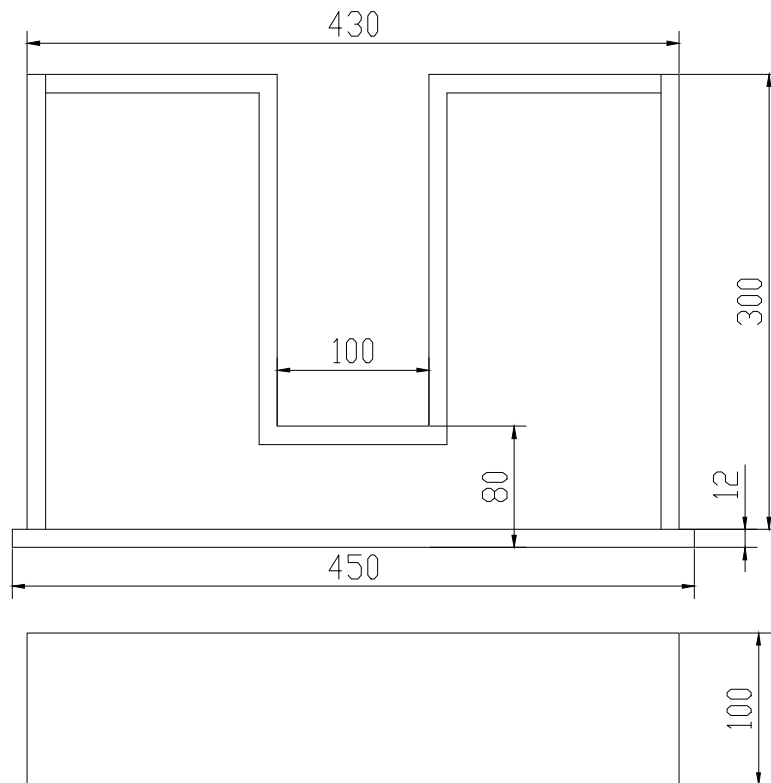

Copenhagen Bath

Roskildevej 394
DK-2610 Rødovre
ALV no.: DK32648622
IBAN: DK8190774584517404
Swift: SPNODK22
contact@copenhagenbath.com
www.copenhagenbath.com

Nexø 50 laatikko

SKU: 40040064

Väri:	Mattavalkoinen Acovi®
Koko K/P/S:	10cm / 45cm / 30cm
Weight:	7.4kg netto

Nexø 50 laatikko tiedot:

This inner drawer is an additional option for Nexø 50. The drawer is made of matt white Acovi, with push-open function.