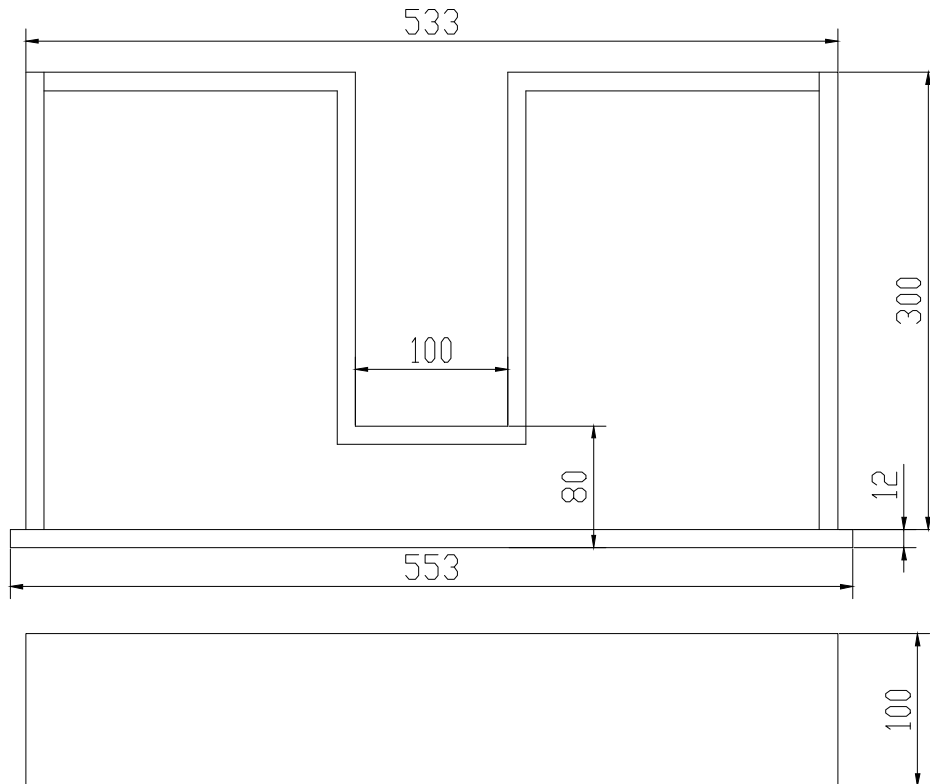

Copenhagen Bath

Roskildevej 394
DK-2610 Rødovre
ALV no.: DK32648622
IBAN: DK8190774584517404
Swift: SPNODK22
contact@copenhagenbath.com
www.copenhagenbath.com

Nexø 120 laatikko

SKU: 40040065

Väri:	Mattavalkoinen Acovi®
Koko K/P/S:	10cm / 55cm / 30cm
Weight:	8kg netto

Nexø 120 laatikko tiedot:

This inner drawer is an additional option for Nexø 120. The drawer is made of matt white Acovi, with push-open function.