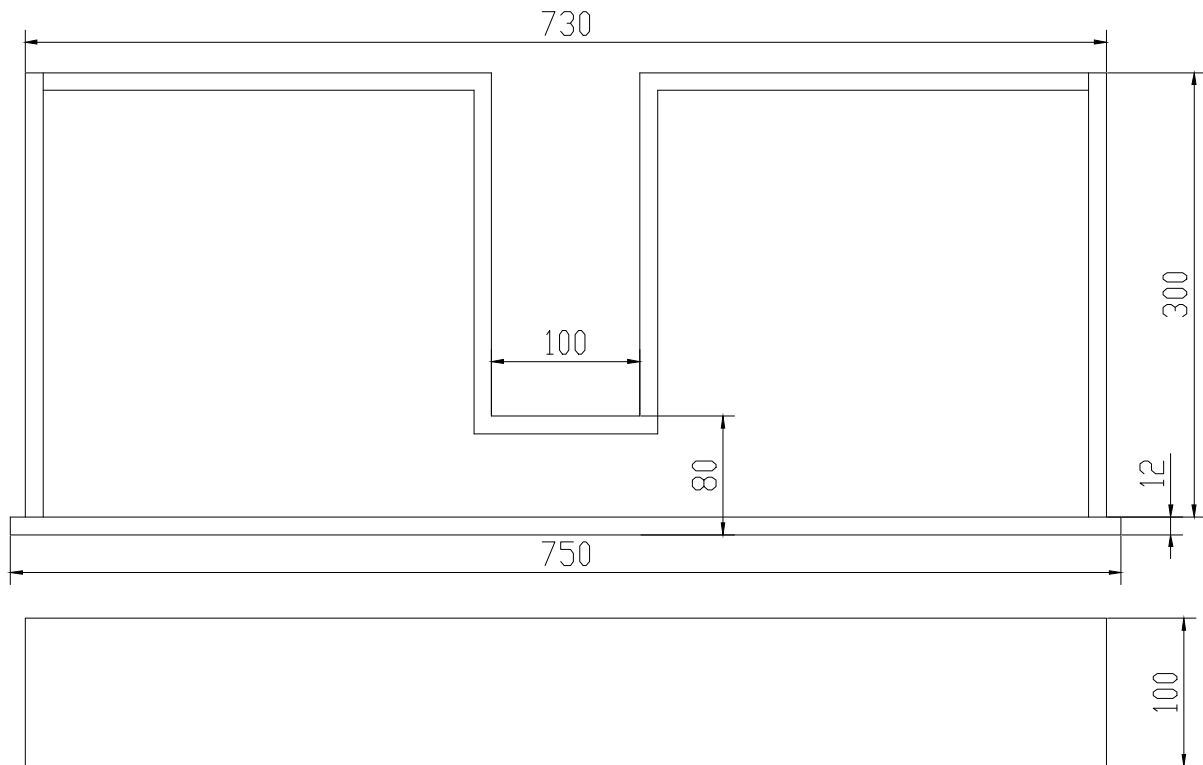

Copenhagen Bath

Roskildevej 394
DK-2610 Rødovre
ALV no.: DK32648622
IBAN: DK8190774584517404
Swift: SPNODK22
contact@copenhagenbath.com
www.copenhagenbath.com

Nexø 80 laatikko

SKU: 40040066

Väri:	Mattavalkoinen Acovi®
Koko K/P/S:	10cm / 75cm / 30cm
Weight:	10kg netto

Nexø 80 laatikko tiedot:

This inner drawer is an additional option for Nexø 80. The drawer is made of matt white Acovi, with push-open function.