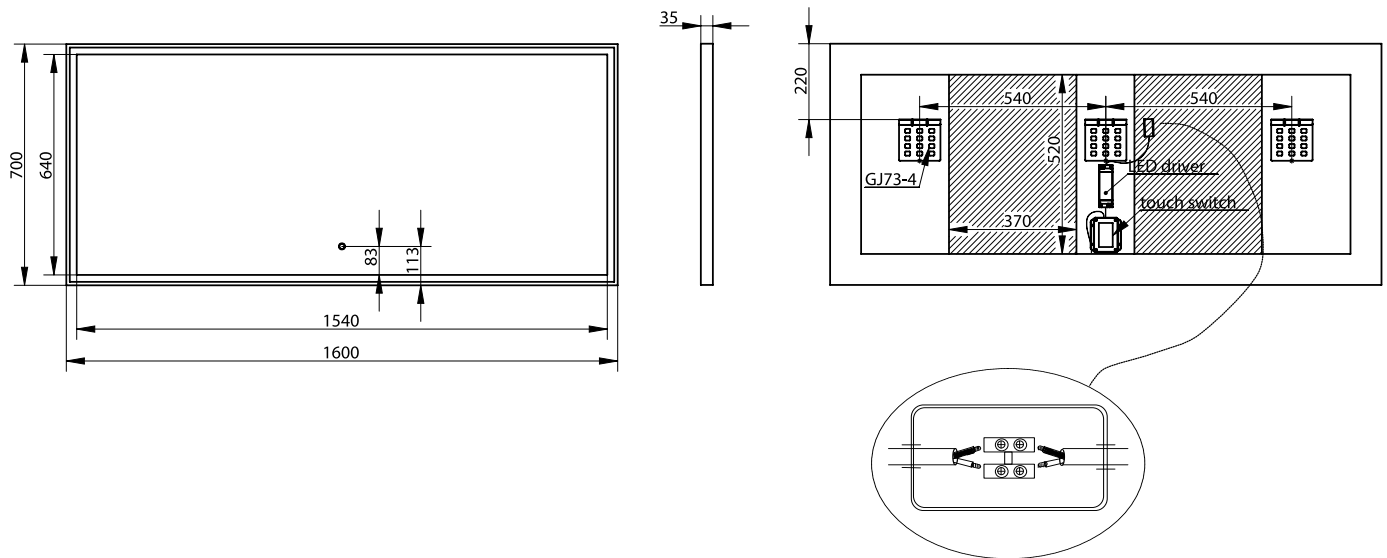

Copenhagen Bath

Roskildevej 394
DK-2610 Rødovre
ALV no.: DK32648622
IBAN: DK8190774584517404
Swift: SPNODK22
contact@copenhagenbath.com
www.copenhagenbath.com

Fanø 160 peili

SKU: 30020241

Väri:	Mattavalkoinen
Koko K/P/S:	70cm / 160cm / 3.4cm
Weight:	19.5kg netto

Fanø 160 peili tiedot:

LED Mirror with matte white frame and touch function. The light has colour regulation between Kelvin 3200 - 6000. The integrated demister pad heats the mirror to a few degrees above room temperature within 2-3 minutes to prevent the mirror from misting in even the steamiest of bathrooms.