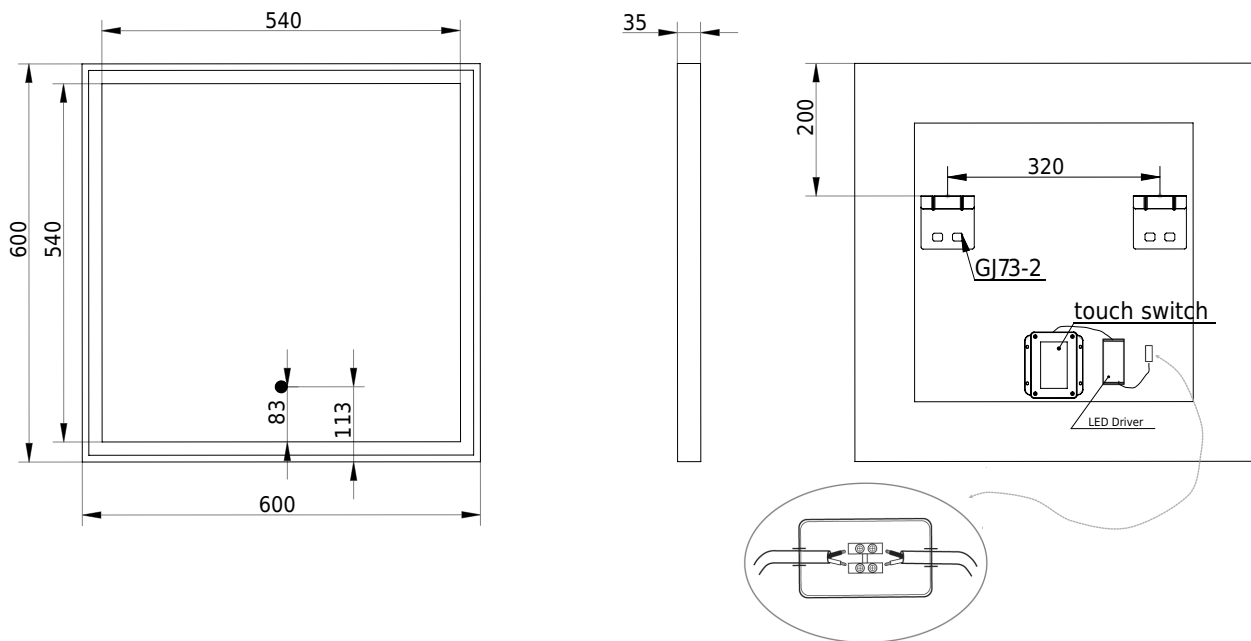

# Fanø 60 peili

SKU: 30020242

**Väri:** Mattavalkoinen  
**Koko K/P/S:** 60cm / 60cm / 3.4cm  
**Weight:** 7.8kg netto

## Fanø 60 peili tiedot:

LED Mirror with matte white frame and touch function. The light has colour regulation between Kelvin 3200 - 6000. The integrated demister pad heats the mirror to a few degrees above room temperature within 2-3 minutes to prevent the mirror from misting in even the steamiest of bathrooms.