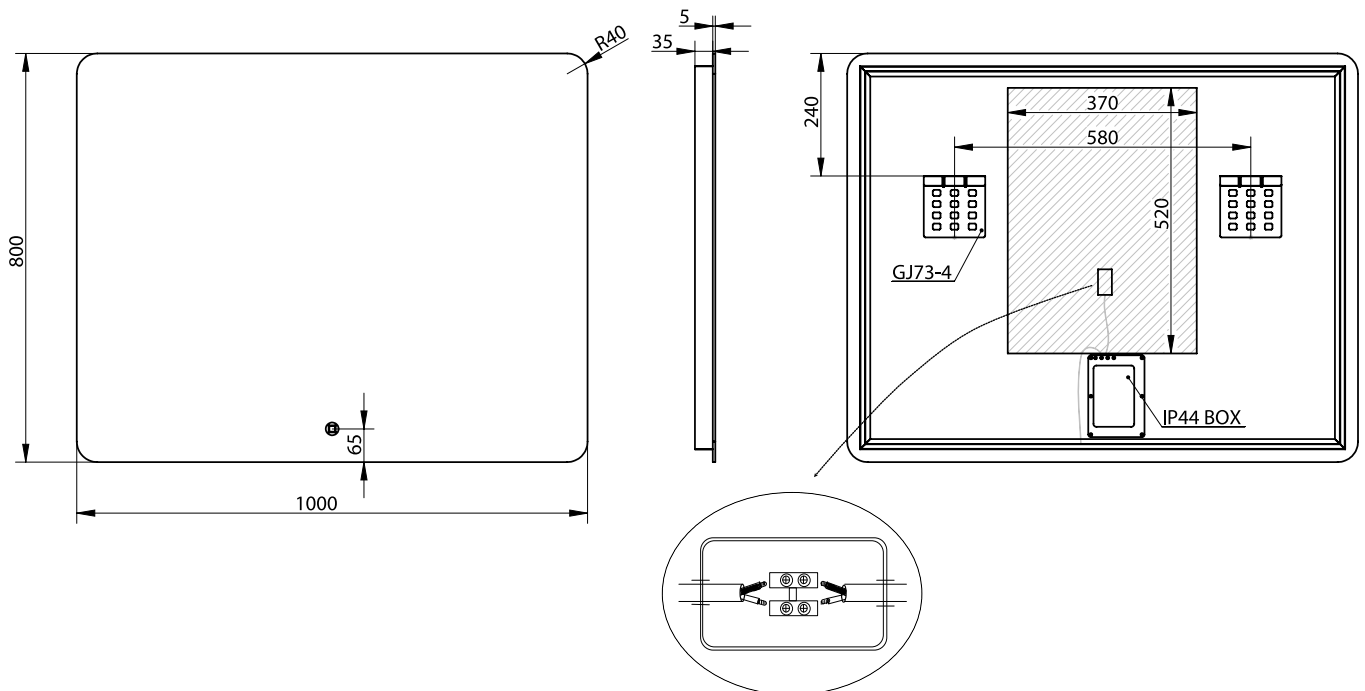

Copenhagen Bath

Roskildevej 394
DK-2610 Rødovre
ALV no.: DK32648622
IBAN: DK8190774584517404
Swift: SPNODK22
contact@copenhagenbath.com
www.copenhagenbath.com

Orø 100 peili

SKU: 30020248

Väri:

Lasi

Koko K/P/S:

80cm / 100cm / 3.7cm

Weight:

9.2kg netto

Orø 100 peili tiedot:

Frameless mirror with aluminium cabinet. Adjustable colour from Kelvin 3200-6000 LED light. Heated anti-mist mirror technology that prevents steam build-up on the glass.