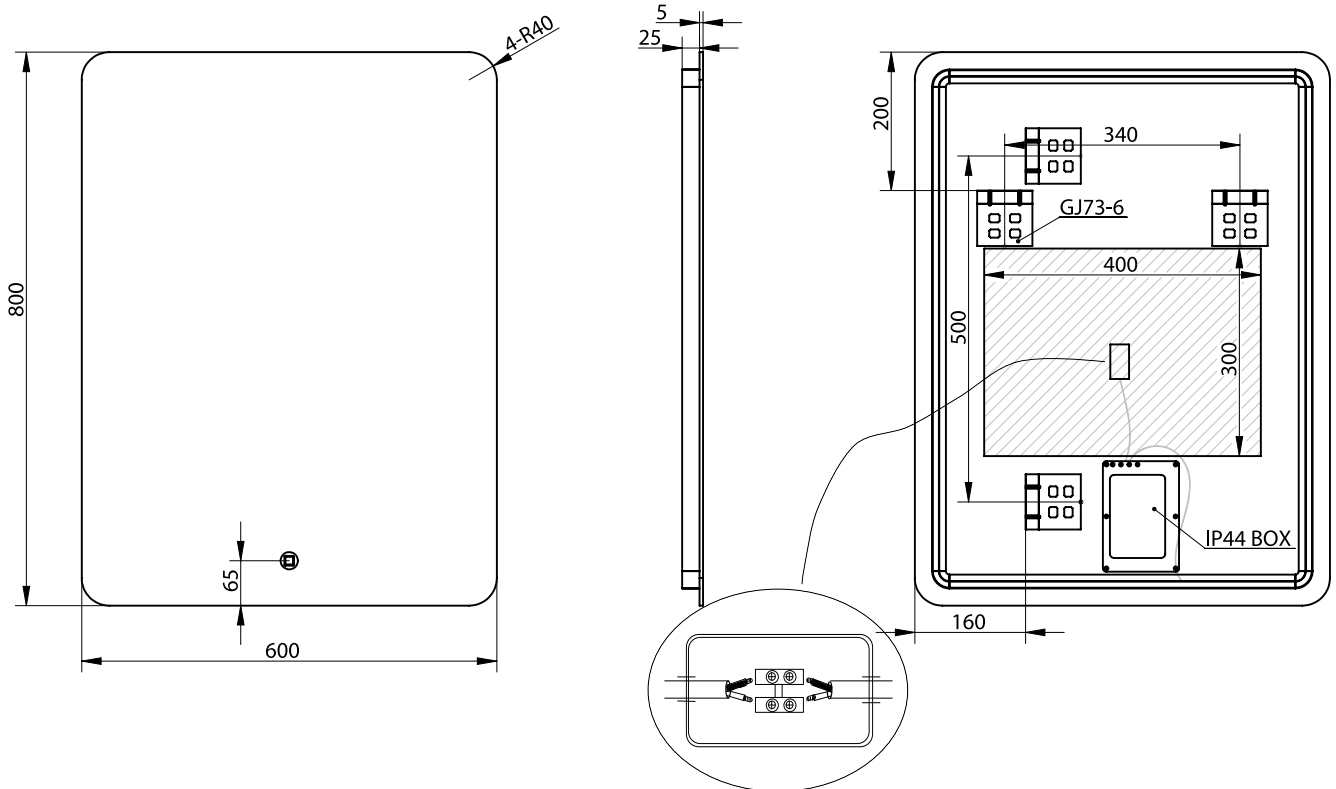

Orø 60 peili

SKU: 30020254

Väri:

Lasi

Koko K/P/S:

80cm / 60cm / 3.7cm

Weight:

5.6kg netto

Orø 60 peili tiedot:

Frameless mirror with aluminium cabinet. Adjustable colour from Kelvin 3200-6000 LED light. Heated anti-mist mirror technology that prevents steam build-up on the glass.