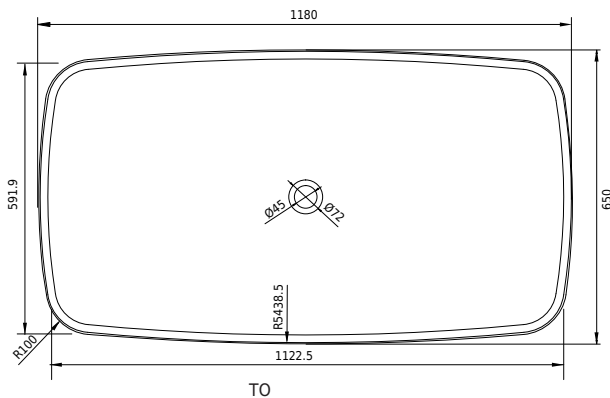

Copenhagen Bath

Roskildevej 394
DK-2610 Rødovre
ALV no.: DK32648622
IBAN: DK8190774584517404
Swift: SPNODK22
contact@copenhagenbath.com
www.copenhagenbath.com

Hornbæk 118 amme

SKU: 40030042

Väri:	Mattavalkoinen Acovi®
Litaa:	180 ylivuoto
Koko K/P/S:	53cm / 118cm / 65cm
Weight:	100kg netto

Hornbæk 118 amme tiedot:

Please note that there may be a tolerance of ± 5 mm as all products are hand sanded.