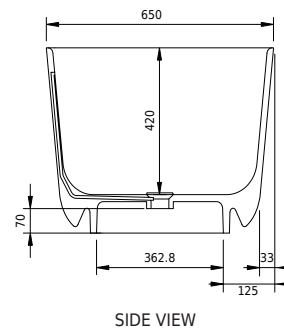

Copenhagen Bath

Roskildevej 394
DK-2610 Rødovre
ALV no.: DK32648622
IBAN: DK8190774584517404
Swift: SPNODK22
contact@copenhagenbath.com
www.copenhagenbath.com

Hornbæk 118 amme

SKU: 40030042

Väri:	Mattavalkoinen Acovi®
Litaa:	180 ylivuoto
Koko K/P/S:	53cm / 118cm / 65cm
Weight:	100kg netto

Hornbæk 118 amme tiedot:

Please note that there may be a tolerance of ± 5 mm as all products are hand sanded.