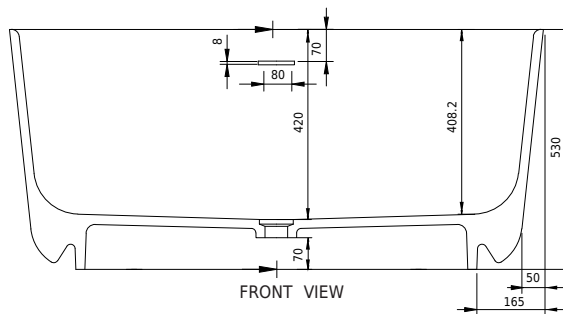

Copenhagen Bath

Roskildevej 394
DK-2610 Rødovre
ALV no.: DK32648622
IBAN: DK8190774584517404
Swift: SPNODK22
contact@copenhagenbath.com
www.copenhagenbath.com

Hornbæk 118 amme

SKU: 40030042

Väri:	Mattavalkoinen Acovi®
Litaa:	180 ylivuoto
Koko K/P/S:	53cm / 118cm / 65cm
Weight:	100kg netto

Hornbæk 118 amme tiedot:

Please note that there may be a tolerance of ± 5 mm as all products are hand sanded.