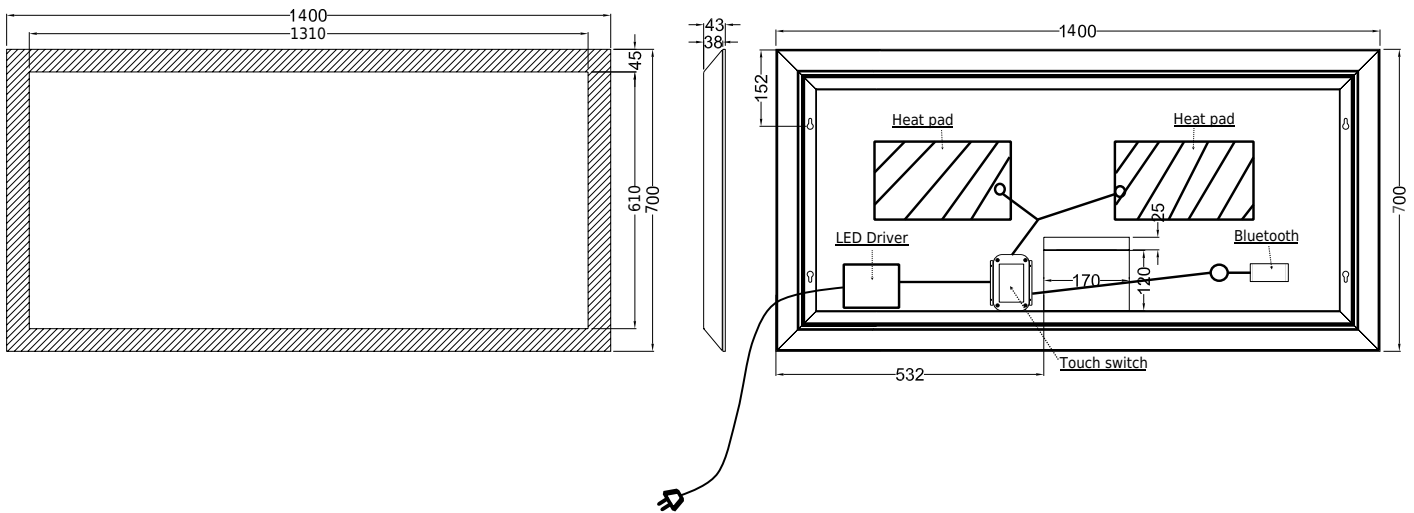

Copenhagen Bath

Roskildevej 394
DK-2610 Rødovre
ALV no.: DK32648622
IBAN: DK8190774584517404
Swift: SPNODK22
contact@copenhagenbath.com
www.copenhagenbath.com

Larvik 140 Sound

SKU: 30020267

Väri:	Alumiini/Lasi
Koko K/P/S:	70cm / 140cm / 4.3cm
Weight:	15kg netto

Larvik 140 Sound tiedot:

The new improved sound gives the Larvik mirror a solid bass and a clear treble. Connect your phone or tablet wireless via Bluetooth to the mirror and enjoy your favourite music or podcasts while spending time in the bathroom. The cabinet is matte white powder-coated aluminium with a 45mm LED frame. The light can be regulated in colour and in brightness. The integrated demister pad heats the mirror to a few degrees above room temperature within 2-3 minutes to prevent the mirror from misting in even the steamiest of bathrooms.