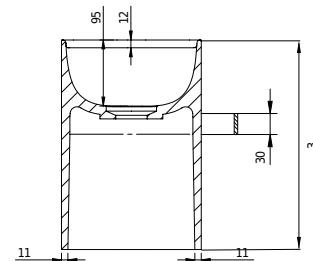

Yuno Rail 80

SKU: 40010230

--

92