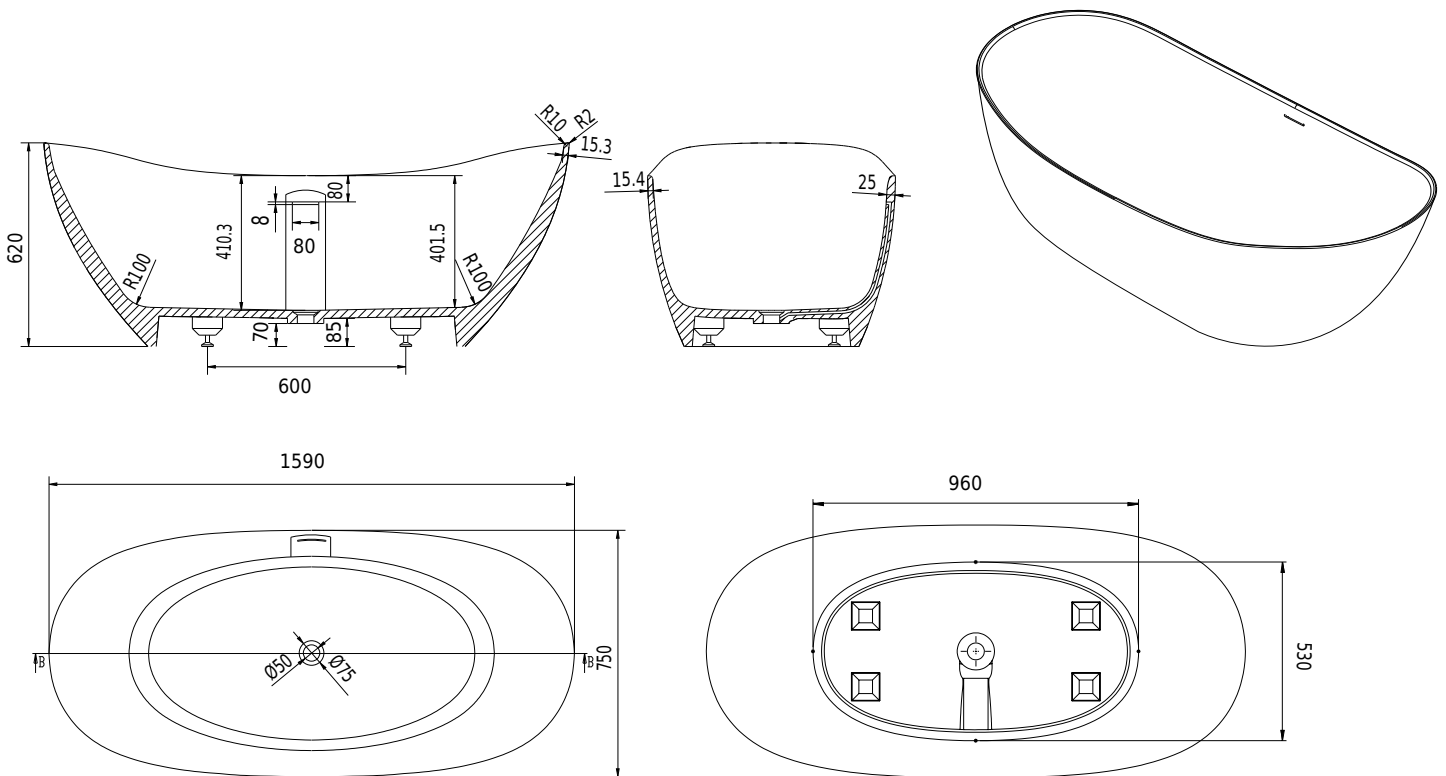

Copenhagen Bath

Roskildevej 394
DK-2610 Rødovre
ALV no.: DK32648622
IBAN: DK8190774584517404
Swift: SPNODK22
contact@copenhagenbath.com
www.copenhagenbath.com

TQ5 amme

SKU: 40030045

Väri:

Litraa:

Koko K/P/S:

Weight:

270 ylivuoto

62cm / 159cm / 75cm

143kg netto

TQ5 amme tiedot:

Please note that there may be a tolerance of ± 5 mm as all products are hand sanded.