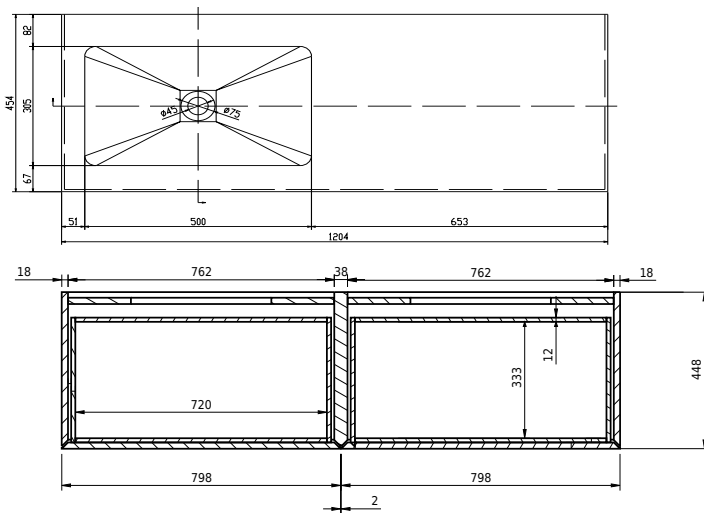

FRONT VIEW

SIDE VIEW

T

INSIDE

Väri:

Koko K/P/S:

54.5cm / 120cm / 45cm

Weight:

68kg netto

Rungsted 120 cabinet w. basin left tiedot: