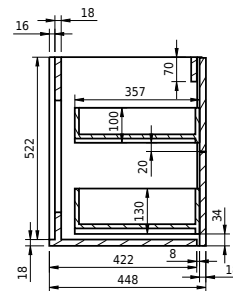

FRONT VIEW

SIDE VIEW

T

INSIDE

Väri:

Koko K/P/S:

54.5cm / 120cm / 45cm

Weight:

68kg netto

Rungsted 120 cabinet w. basin left tiedot: