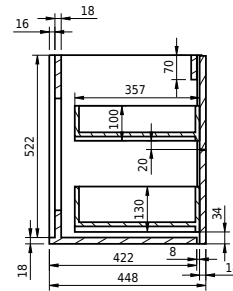

FRONT VIEW

SIDE VIEW

T

INSIDE

Väri:

Koko K/P/S:

54.5cm / 120cm / 45cm

Weight:

68kg netto

Rungsted 120 cabinet w. basin left tiedot: