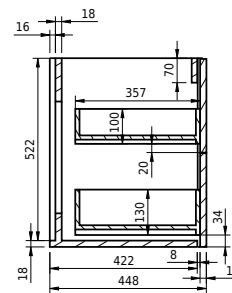

Rungsted 120 cabinet w. basin right

SKU: 30010199

FRONT VIEW

SIDE VIEW

T

INSIDE

Väri:

Koko K/P/S:

54.5cm / 120cm / 45cm

Weight:

68kg netto

Rungsted 120 cabinet w. basin right tiedot: