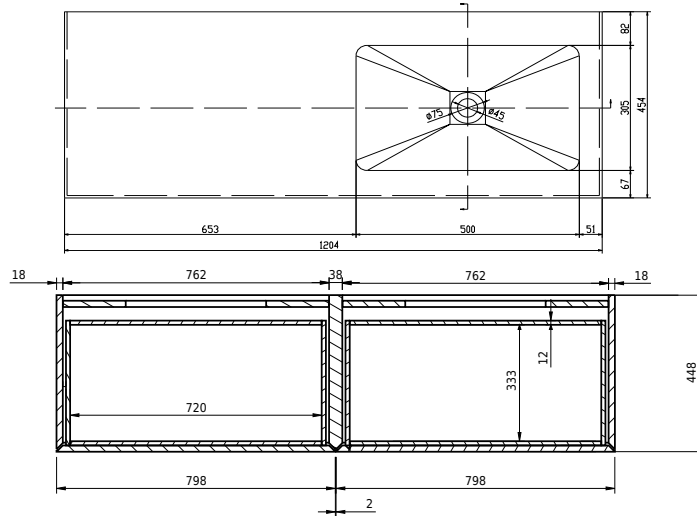

Rungsted 120 cabinet w. basin right

SKU: 30010199

FRONT VIEW

SIDE VIEW

T

INSIDE

Väri:

Koko K/P/S:

54.5cm / 120cm / 45cm

Weight:

68kg netto

Rungsted 120 cabinet w. basin right tiedot: