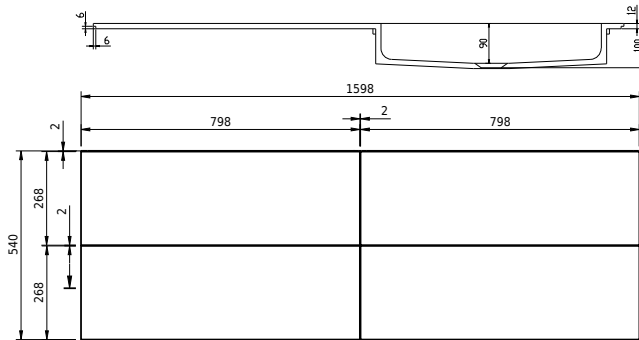

Rungsted 120 cabinet w. basin right

SKU: 30010199

FRONT VIEW

SIDE VIEW

T

INSIDE

Väri:

Koko K/P/S:

54.5cm / 120cm / 45cm

Weight:

68kg netto

Rungsted 120 cabinet w. basin right tiedot: