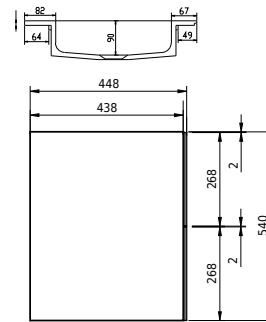

Rungsted 120 cabinet w. basin right

SKU: 30010199

FRONT VIEW

SIDE VIEW

T

INSIDE

Väri:

Koko K/P/S:

54.5cm / 120cm / 45cm

Weight:

68kg netto

Rungsted 120 cabinet w. basin right tiedot: