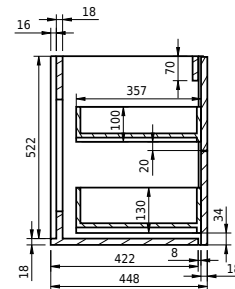

FRONT VIEW

SIDE VIEW

T

INSIDE

Väri:

Koko K/P/S:

54.5cm / 120cm / 45cm

Weight:

68kg netto

Rungsted 120 cabinet w. basin double tiedot: