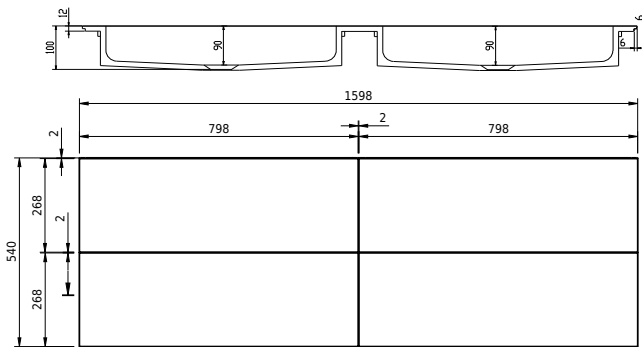

Rungsted 120 cabinet w. basin double

SKU: 30010200

FRONT VIEW

SIDE VIEW

T

INSIDE

Väri:

Koko K/P/S:

54.5cm / 120cm / 45cm

Weight:

68kg netto

Rungsted 120 cabinet w. basin double tiedot: