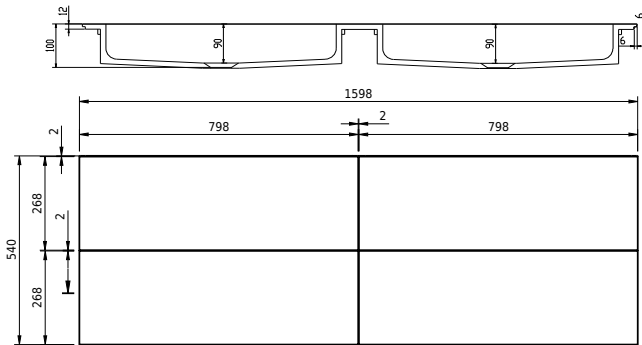

Copenhagen Bath

Roskildevej 394
DK-2610 Rødovre
ALV no.: DK32648622
IBAN: DK8190774584517404
Swift: SPNODK22
contact@copenhagenbath.com
www.copenhagenbath.com

Rungsted 120 cabinet w. basin double

SKU: 30010200

FRONT VIEW

SIDE VIEW

T

INSIDE

Väri:

Koko K/P/S:

54.5cm / 120cm / 45cm

Weight:

68kg netto

Rungsted 120 cabinet w. basin double tiedot: