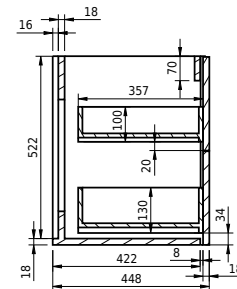

FRONT VIEW

SIDE VIEW

T

INSIDE

Väri:

Koko K/P/S:

54.5cm / 120cm / 45cm

Weight:

68kg netto

Rungsted 120 cabinet w. basin double tiedot: