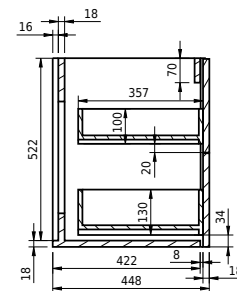

Rungsted 120 cabinet w. basin double

SKU: 30010200

FRONT VIEW

SIDE VIEW

T

INSIDE

Väri:

Koko K/P/S:

54.5cm / 120cm / 45cm

Weight:

68kg netto

Rungsted 120 cabinet w. basin double tiedot: