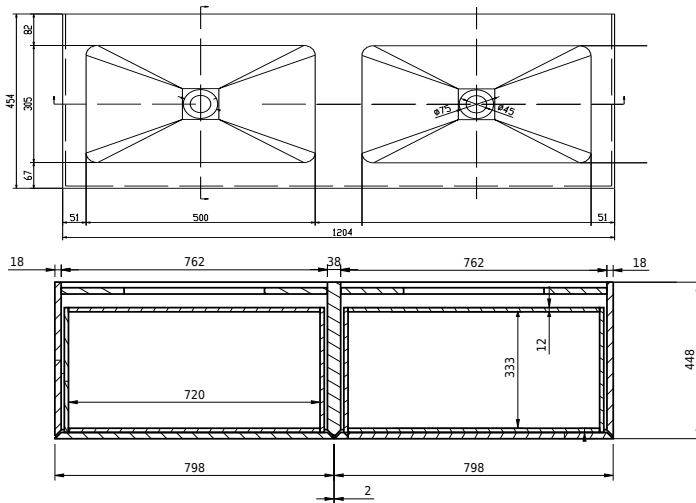

Rungsted 120 cabinet w. basin double

SKU: 30010200

FRONT VIEW

SIDE VIEW

T

INSIDE

Väri:

Koko K/P/S:

54.5cm / 120cm / 45cm

Weight:

68kg netto

Rungsted 120 cabinet w. basin double tiedot: