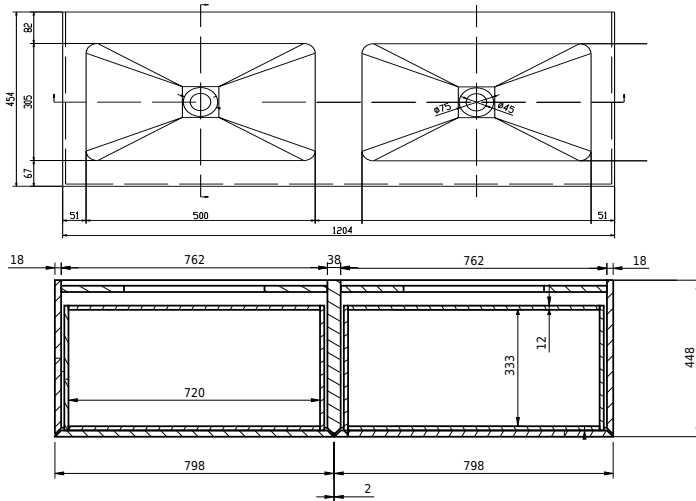

Copenhagen Bath

Roskildevej 394
DK-2610 Rødovre
ALV no.: DK32648622
IBAN: DK8190774584517404
Swift: SPNODK22
contact@copenhagenbath.com
www.copenhagenbath.com

Rungsted 120 cabinet w. basin double

SKU: 30010200

FRONT VIEW

SIDE VIEW

T

INSIDE

Väri:

Koko K/P/S:

54.5cm / 120cm / 45cm

Weight:

68kg netto

Rungsted 120 cabinet w. basin double tiedot: