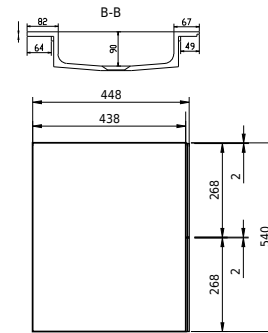

Copenhagen Bath

Roskildevej 394
DK-2610 Rødovre
ALV no.: DK32648622
IBAN: DK8190774584517404
Swift: SPNODK22
contact@copenhagenbath.com
www.copenhagenbath.com

Rungsted 120 cabinet w. basin double

SKU: 30010200

FRONT VIEW

SIDE VIEW

T

INSIDE

Väri:

Koko K/P/S:

54.5cm / 120cm / 45cm

Weight:

68kg netto

Rungsted 120 cabinet w. basin double tiedot: