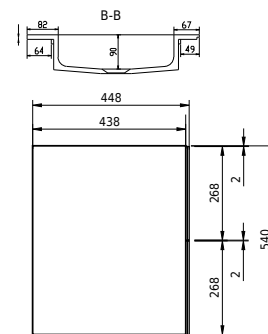

Rungsted 120 cabinet w. basin double

SKU: 30010200

FRONT VIEW

SIDE VIEW

T

INSIDE

Väri:

Koko K/P/S:

54.5cm / 120cm / 45cm

Weight:

68kg netto

Rungsted 120 cabinet w. basin double tiedot: