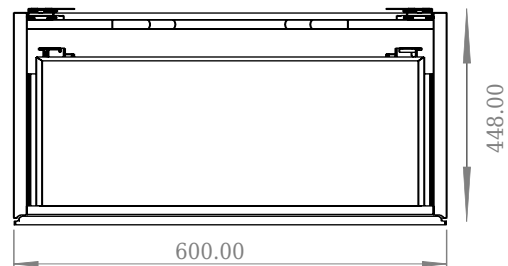

F View

Top View

Side View

Back View

Väri:

Koko K/P/S:

28.8cm / 60cm / 45cm

Weight: