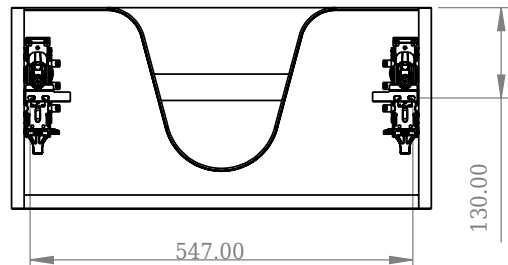

F View

Top View

Side View

Back View

Väri:

Koko K/P/S:

28.8cm / 60cm / 45cm

Weight: